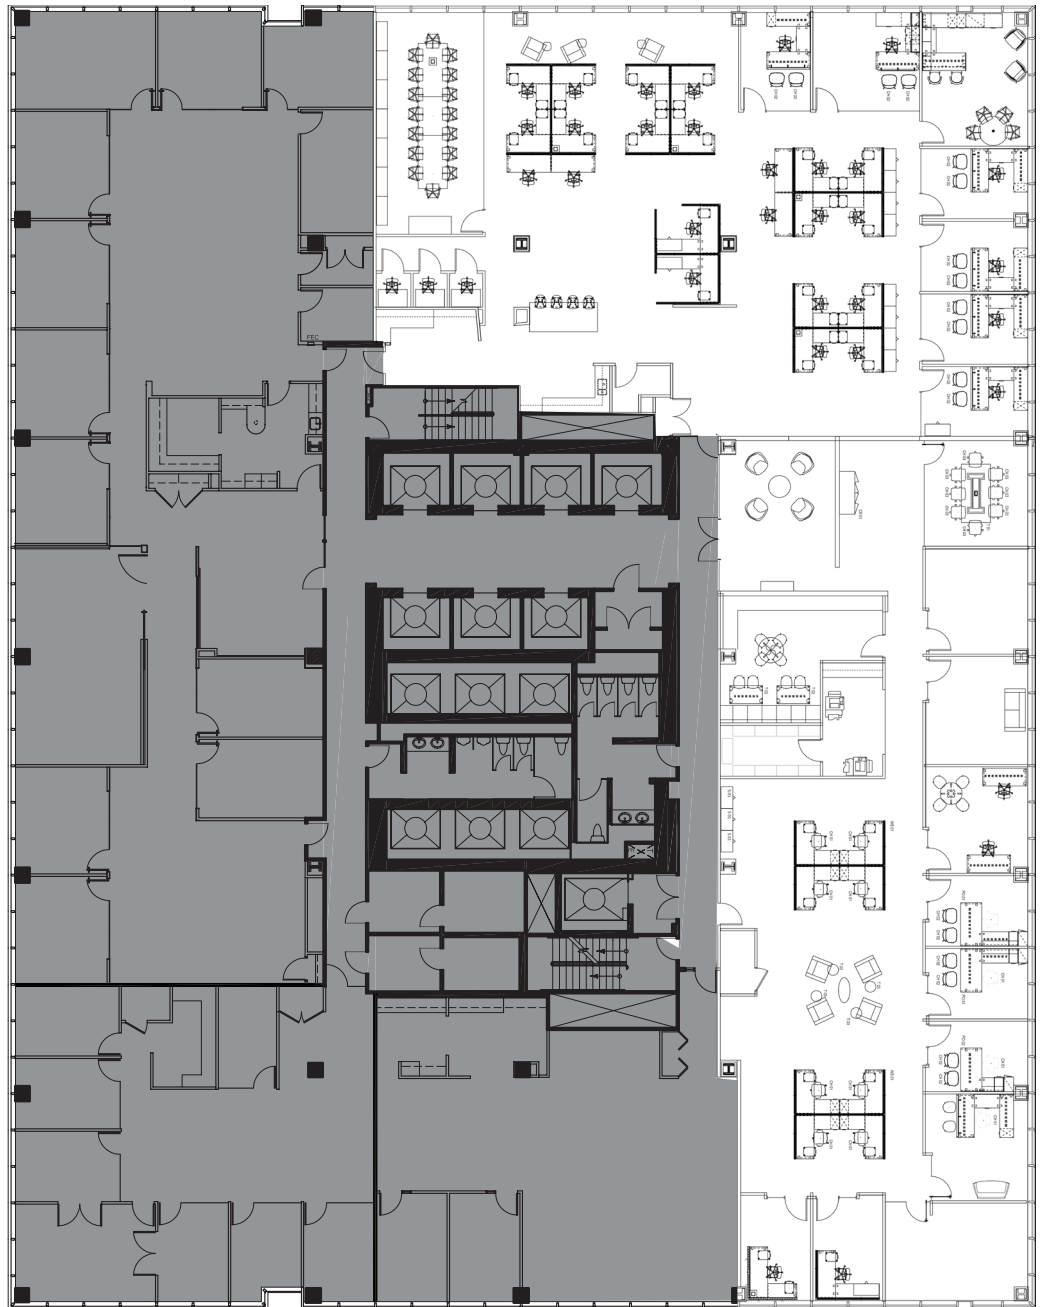

STE 1600

12,767 SF /// Existing Conditions

ERIC MYERS
312.881.7017

KATHLEEN BERTRAND
312.881.7046

KATIE STEELE
312.881.7062