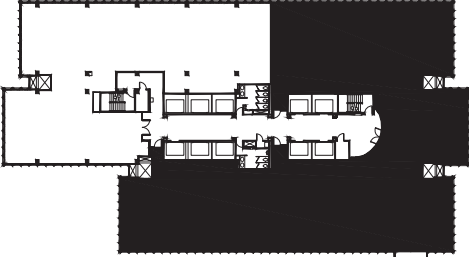

# TOWER 233, SUITE 500

9,965 RSF

KEY PLAN