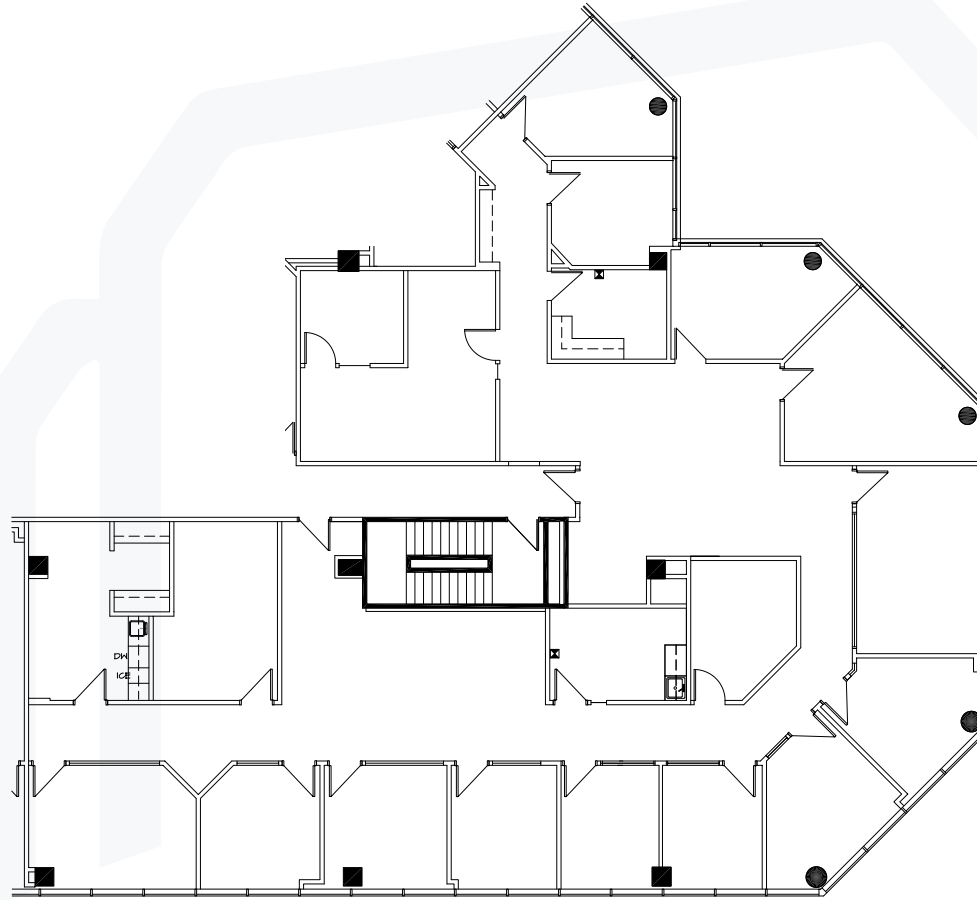

**SUITE 1570 | ±5,704 SF**  
2800 N CENTRAL AVENUE | PHOENIX, AZ 85004

**LEE & ASSOCIATES**  
COMMERCIAL REAL ESTATE SERVICES

**BILL BLAKE**  
bblake@leearizona.com  
D: 602.954.3761

**COLTON TRAUTER**  
ctrauter@leearizona.com  
D: 602.474.9503