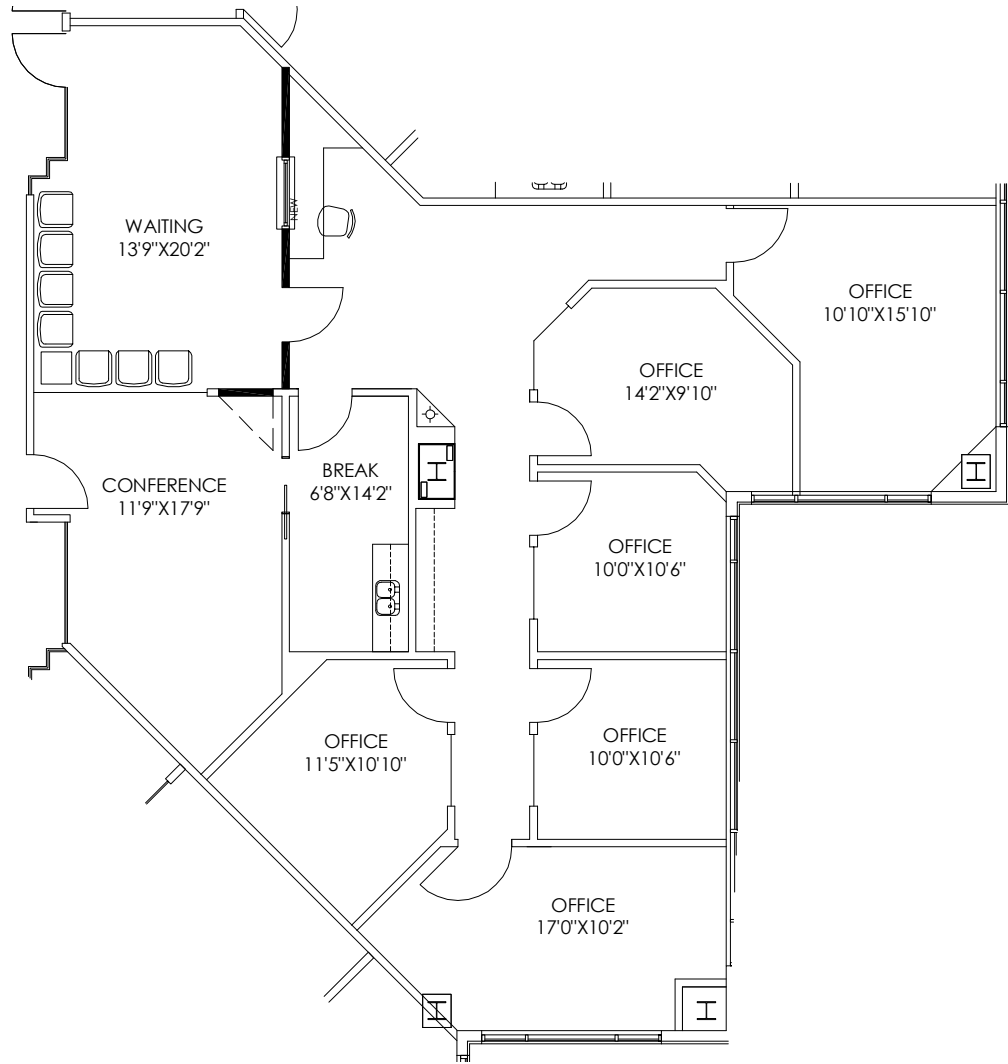

PARADISE VALLEY

CORPORATE CENTER

SUITE 333
±2,216 RSF

OFFICE LEASING

TIM WHITTEMORE
Senior Director
+1 602 229 5931
tim.whittemore@cushwake.com

PATRICK SCHRIMSHER
Director
+1 602 468 8529
patrick.schrimsher@cushwake.com