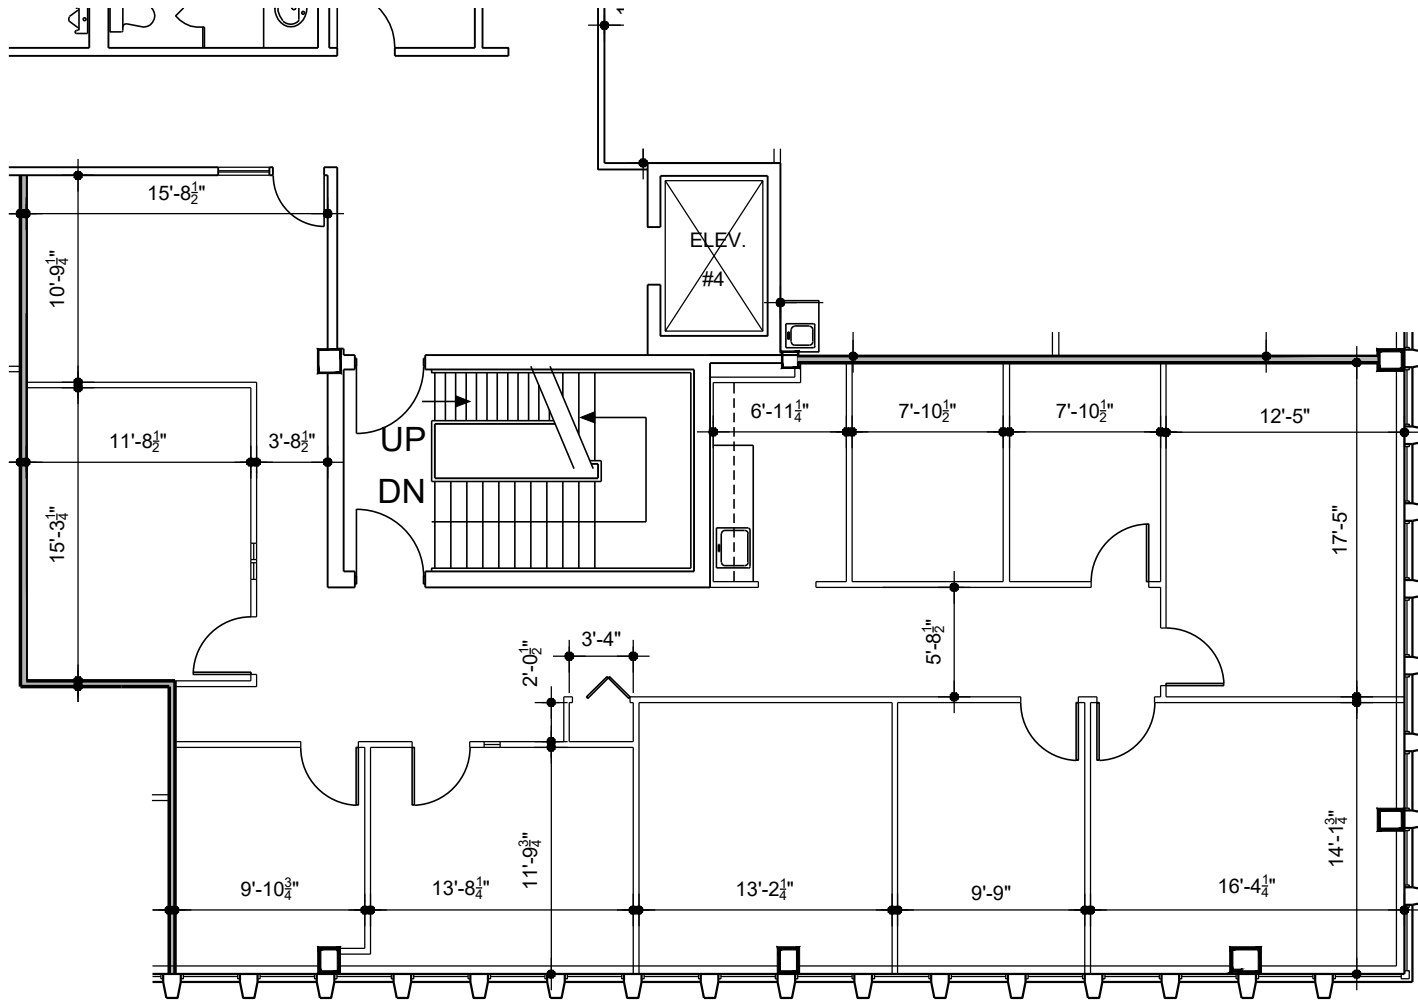

BINGHAM OFFICE PARK

30400 TELEGRAPH BINGHAM FARMS, MI 48025

30100 TELEGRAPH ROAD
SUITE 366
BINGHAM FARMS, MI 48025
(248) 763-3459

NORTH

SUITE 486

8.30.18 SCALE: 1" = 10'-0"

2,162 U.S.F.
2,378 R.S.F.

NORTH

FOURTH FLOOR KEY PLAN

NO SCALE