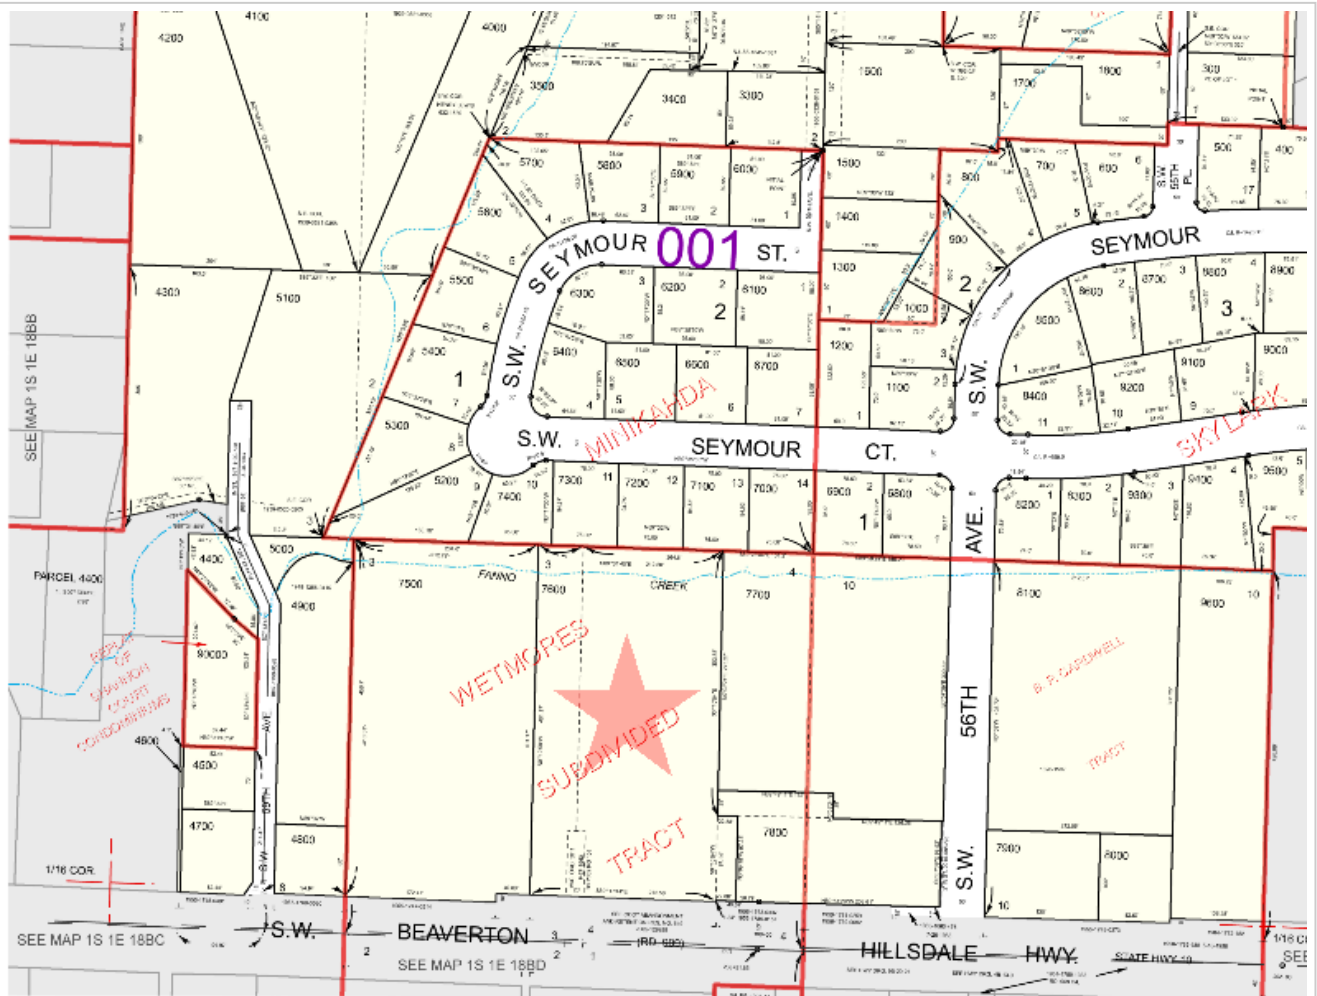

Assessor Map

7/15/2015

**First American Title**

**Parcel ID: R305077**

**Site Address: 5803 SW Beaverton Hillsdale Hwy**

Sentry Dynamics, Inc. and its customers make no representations, warranties or conditions, express or implied, as to the accuracy or completeness of information contained in this report.

Aerial Map

*First American Title*

**Parcel ID: R305077**

Sentry Dynamics, Inc. and its customers make no representations, warranties or conditions, express or implied, as to the accuracy or completeness of information contained in this report.