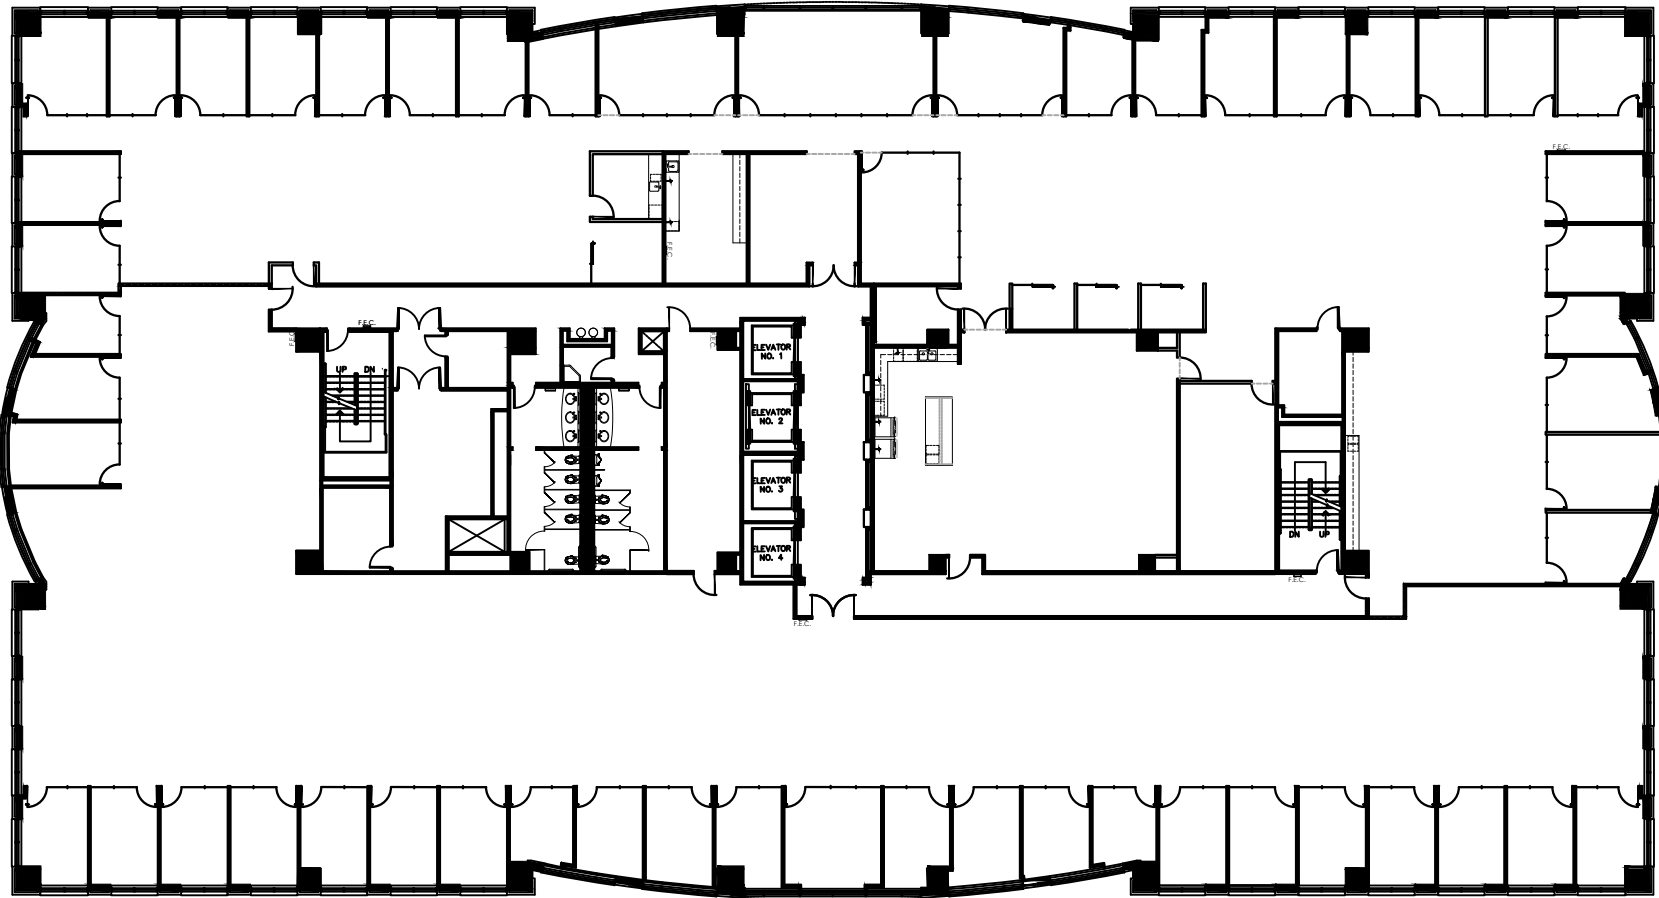

SUITE 200
CROWN CASTLE
15,871.72 RSF

SUITE 250
AVAILABLE
14,241.26 RSF

LAS COLINAS HIGHLANDS

6191 NORTH STATE HIGHWAY 161 IRVING, TEXAS 75038

FLOOR: 2ND
DATE: 01/19/24

entos design

5400 LBJ Freeway, Suite 125
Dallas, Texas 75240
972.770.2222
www.entosdesign.com