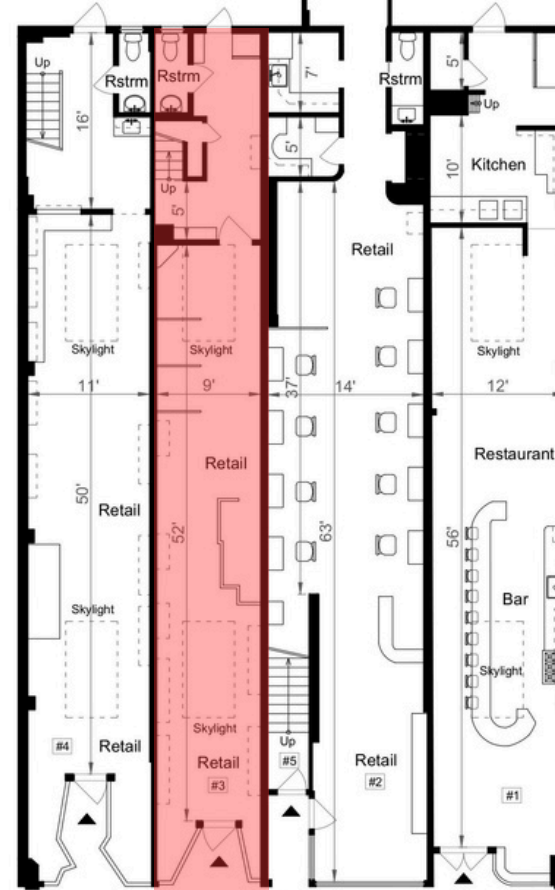

# 1412 BURLINGAME AVENUE BURLINGAME

**1412 Burlingame Avenue  
Suite #3**

**Estimated Total  
Square Footage: 10,755 SQ FT**

*Calculated from outside face of exterior walls  
and center line of demising walls.*

- #1: 975 SQ FT
- #2: 3,750 SQ FT
- #3: 755 SQ FT
- #4: 905 SQ FT
- #5: 4,370 SQ FT

**FIRST FLOOR**

- #1: 975 SQ FT
- #2: 3,750 SQ FT
- #3: 755 SQ FT
- #4: 905 SQ FT
- #5: 185 SQ FT