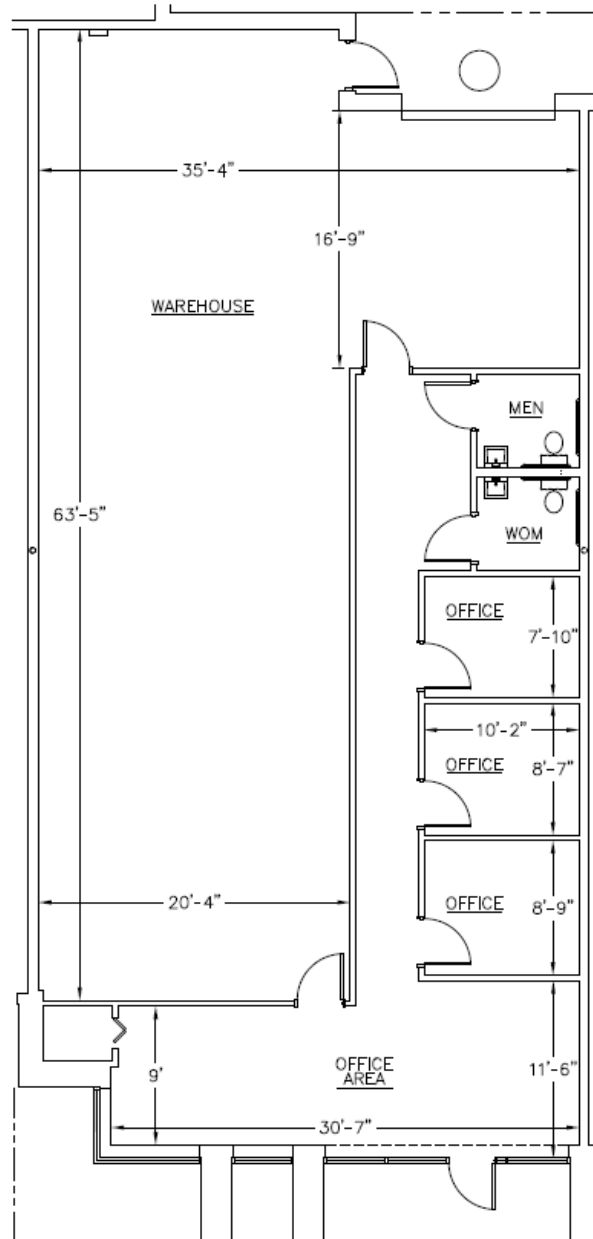

5905 Breckenridge Parkway, Tampa, FL

Suite C: 2,870 RSF

KEY PLAN

For more information:

Kelli Hatton
+1 813.454.1619
khatton@naiburnsscalo.com

Coy Lowrey
+1 813.215.8168
clowrey@naiburnsscalo.com

5201 W Kennedy Blvd, Suite 925
Tampa, FL
+1 813.815.8360