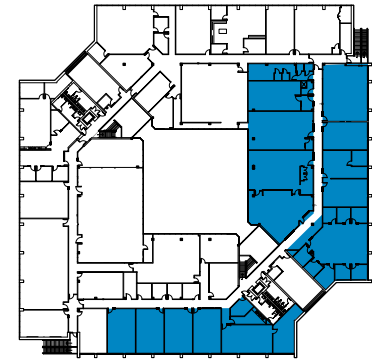

PARKSIDE

4401 North Himes Ave | Tampa

Suite 250 | 14,969 RSF

Disclaimer: The above floor plan is not to scale.
The available space shown is believed to be correct but is subject to change.

LAUREN COUP | 813-673-6006
SVP, TAMPA MARKET LEADER