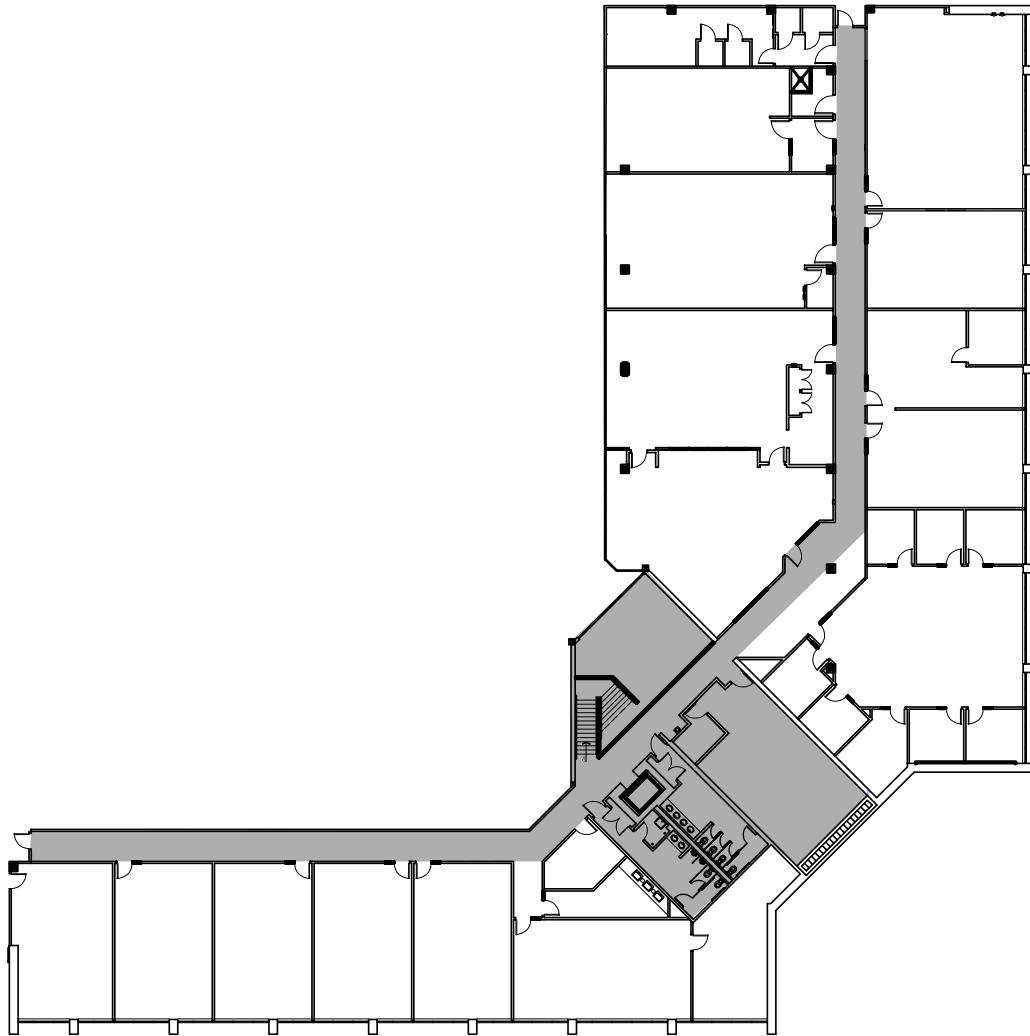

PARKSIDE

4401 North Himes Ave | Tampa

Suite 250 | 14,969 RSF

Disclaimer: The above floor plan is not to scale.
The available space shown is believed to be correct but is subject to change.

LAUREN COUP | 813-673-6006
SVP, TAMPA MARKET LEADER