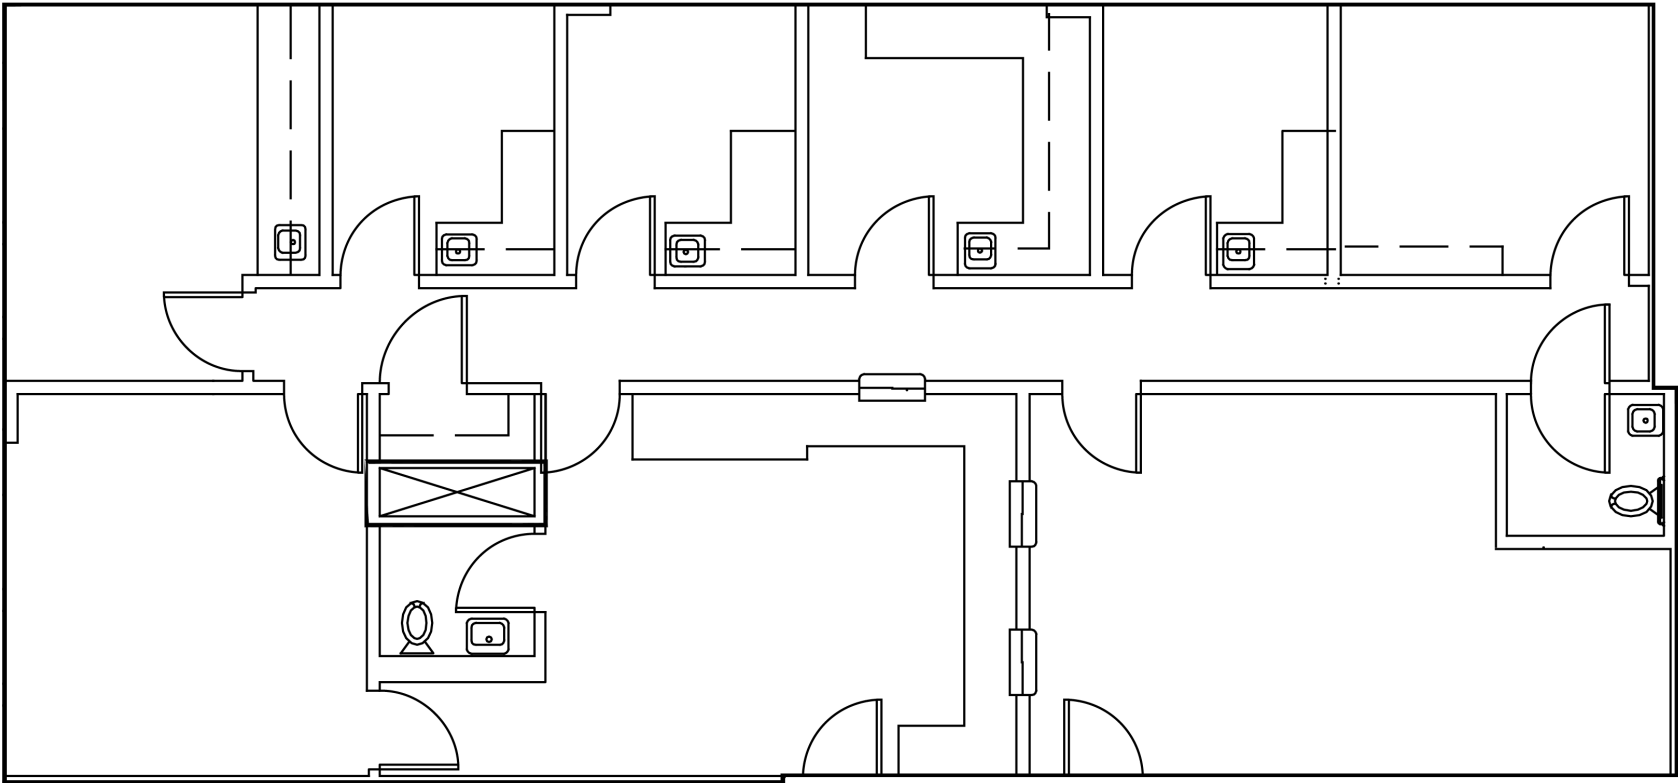

Suite 615 | 2,358 RSF

Kyle Church
205 919 1528
kyle@lightpointcre.com