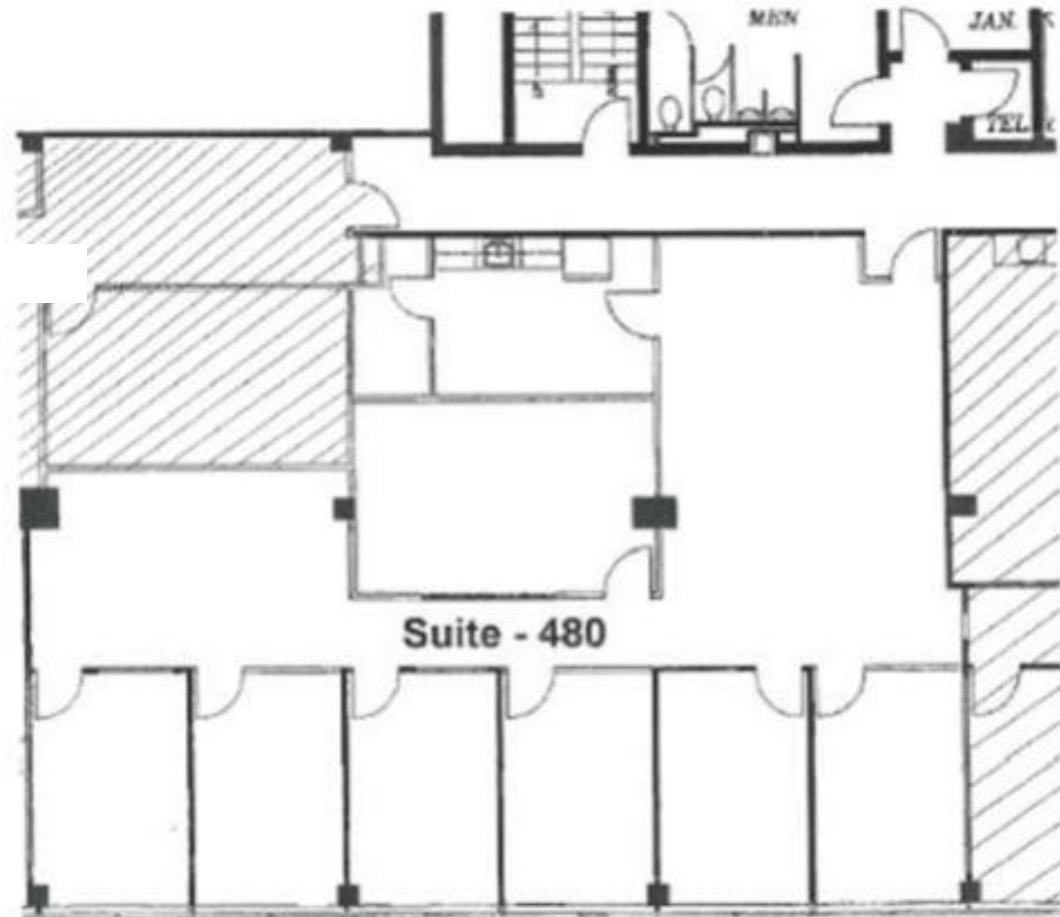

TREVION Corporate Park

12850 Middlebrook Road • Germantown • Maryland
4th Floor • Suite 480 • 2,726 Square Feet

ROSSI Commercial Real Estate

12800 MIDDLEBROOK ROAD
SUITE 200
GERMANTOWN, MD 20874
Main: 301-355-0070
www.rossicre.com