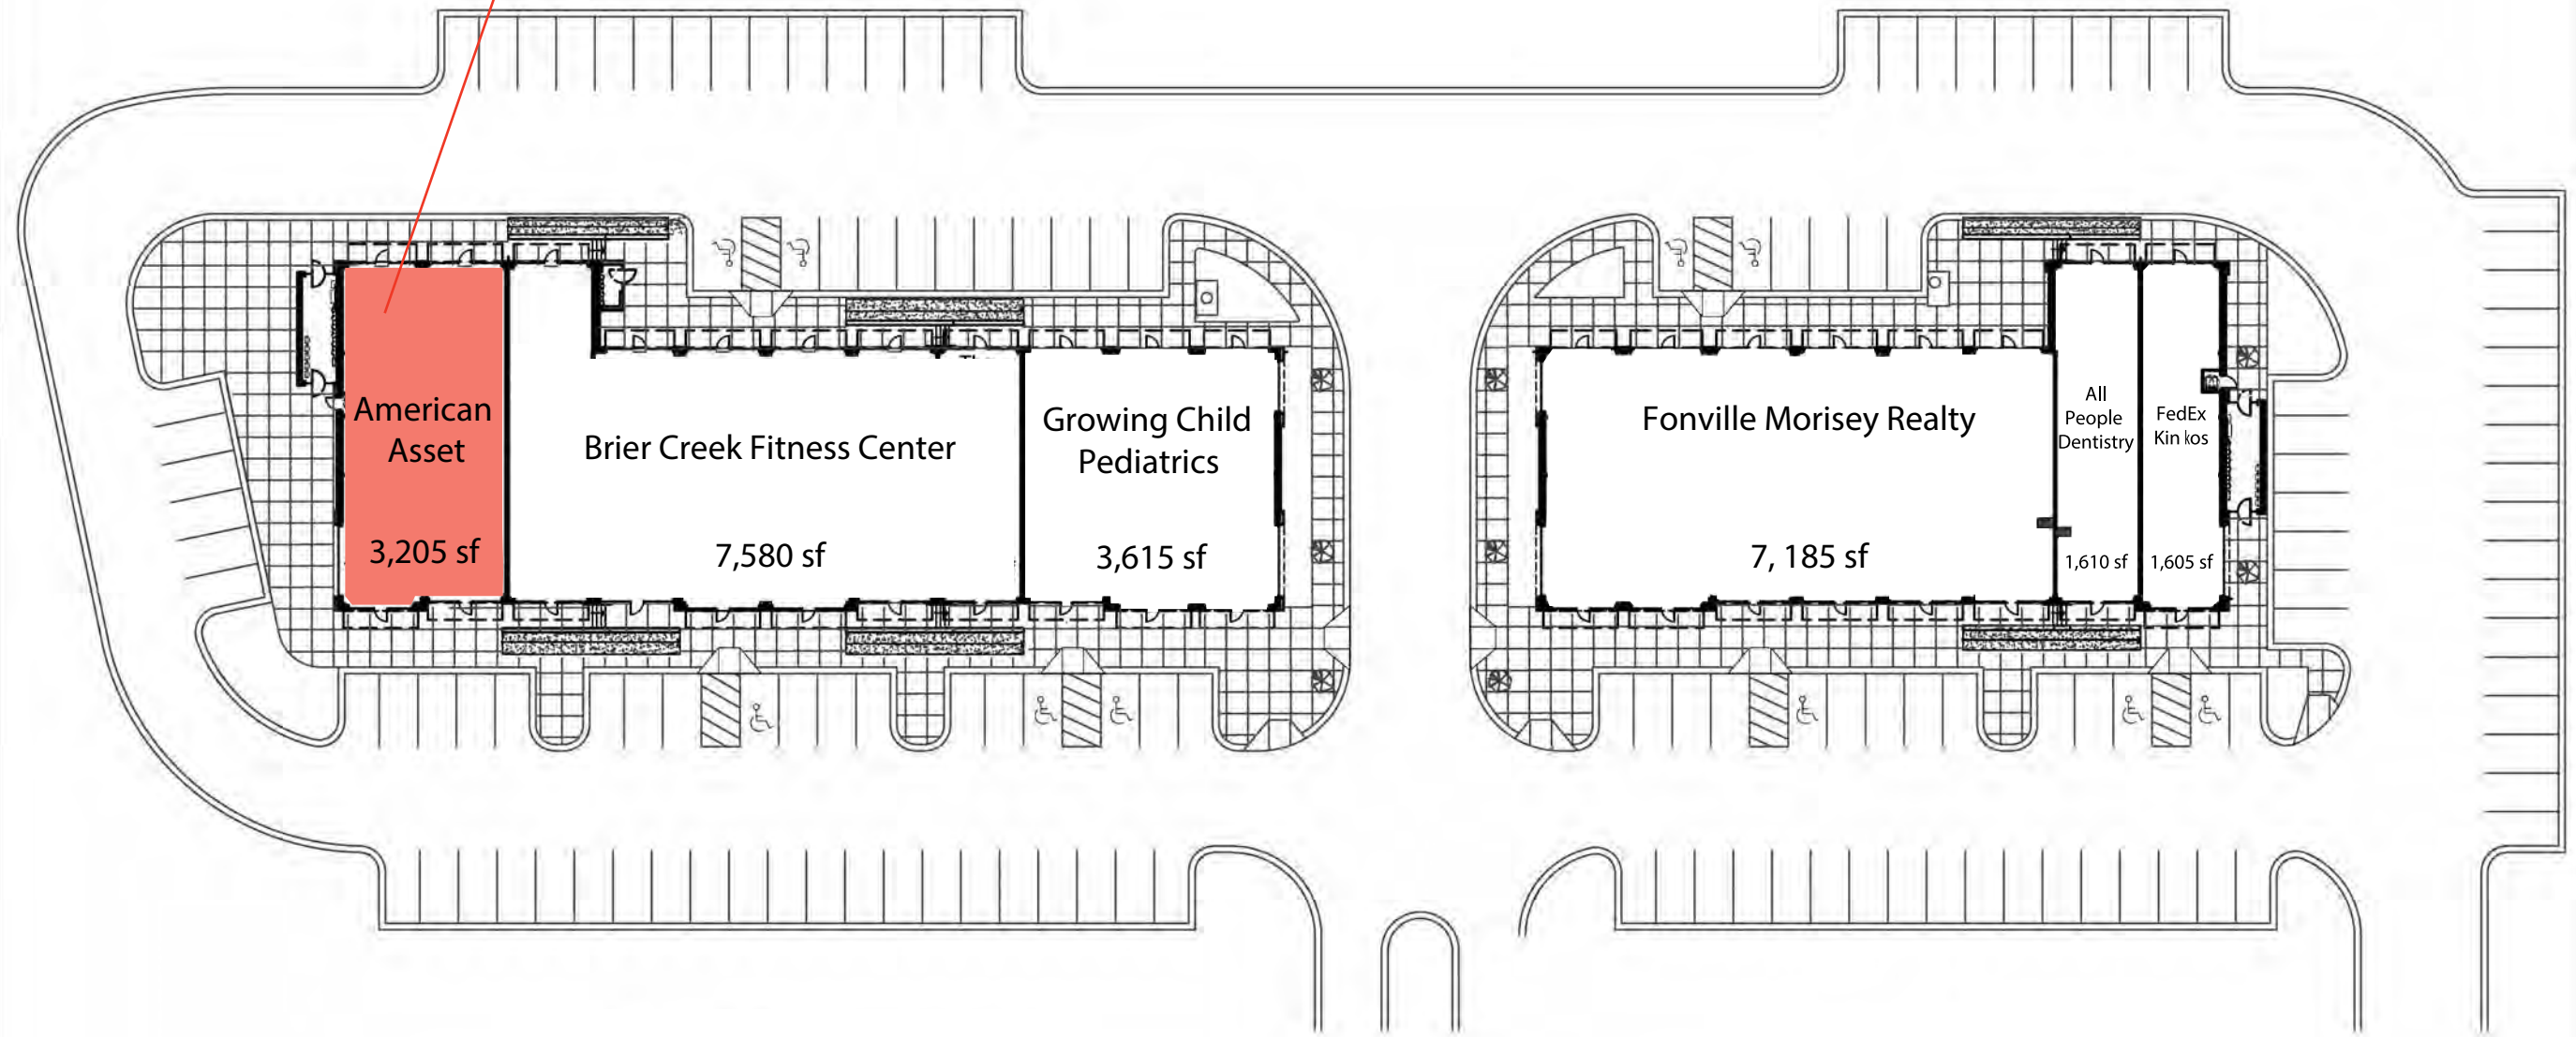

Premises Approximately
3,205 Square Feet

7990 ARCO CORPORATE DRIVE
RALEIGH, NC 27617

7980 ARCO CORPORATE DRIVE
RALEIGH, NC 27617

Shoppes at Brier Creek Site Plan

AMERICAN ASSET CORPORATION