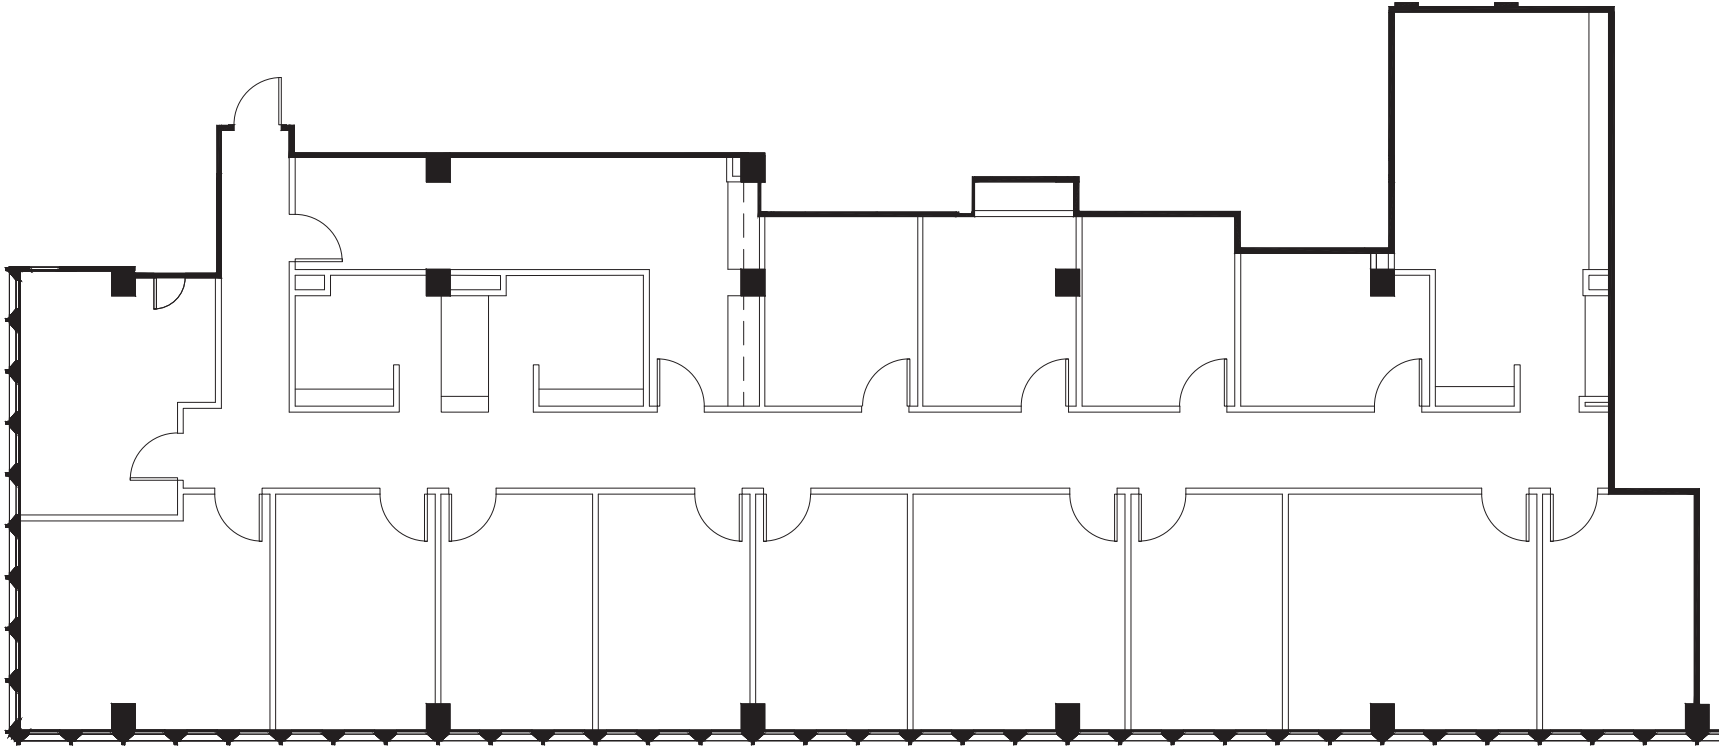

# TOWER 233, SUITE 2750

4,419 RSF

KEY PLAN

PEACHTREE  
CENTER