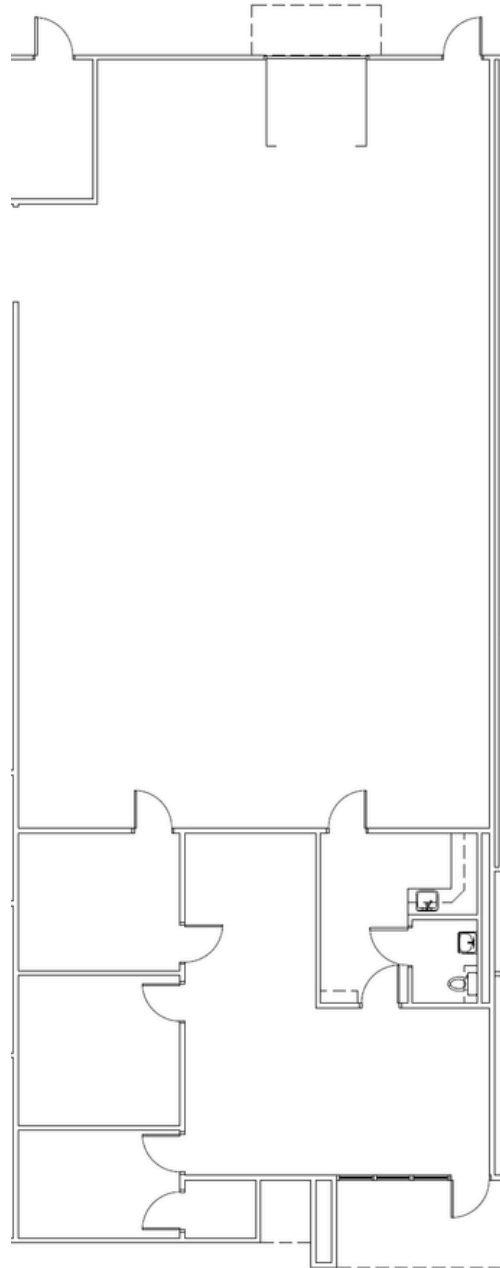

For more information, please contact:

TREY WEGHORST

Office: (770) 264-9420
Cell: (404) 276-9314
tweghorst@apexindustrialre.com

RECE MOORE

Office: (404) 574-6311
Cell: (770) 861-8140
rmoore@apexindustrialre.com

Although the information contained therein was provided from sources believed to be reliable, Apex Industrial makes no representation, expressed or implied, as to its accuracy and said information is subject to errors, omissions or changes.