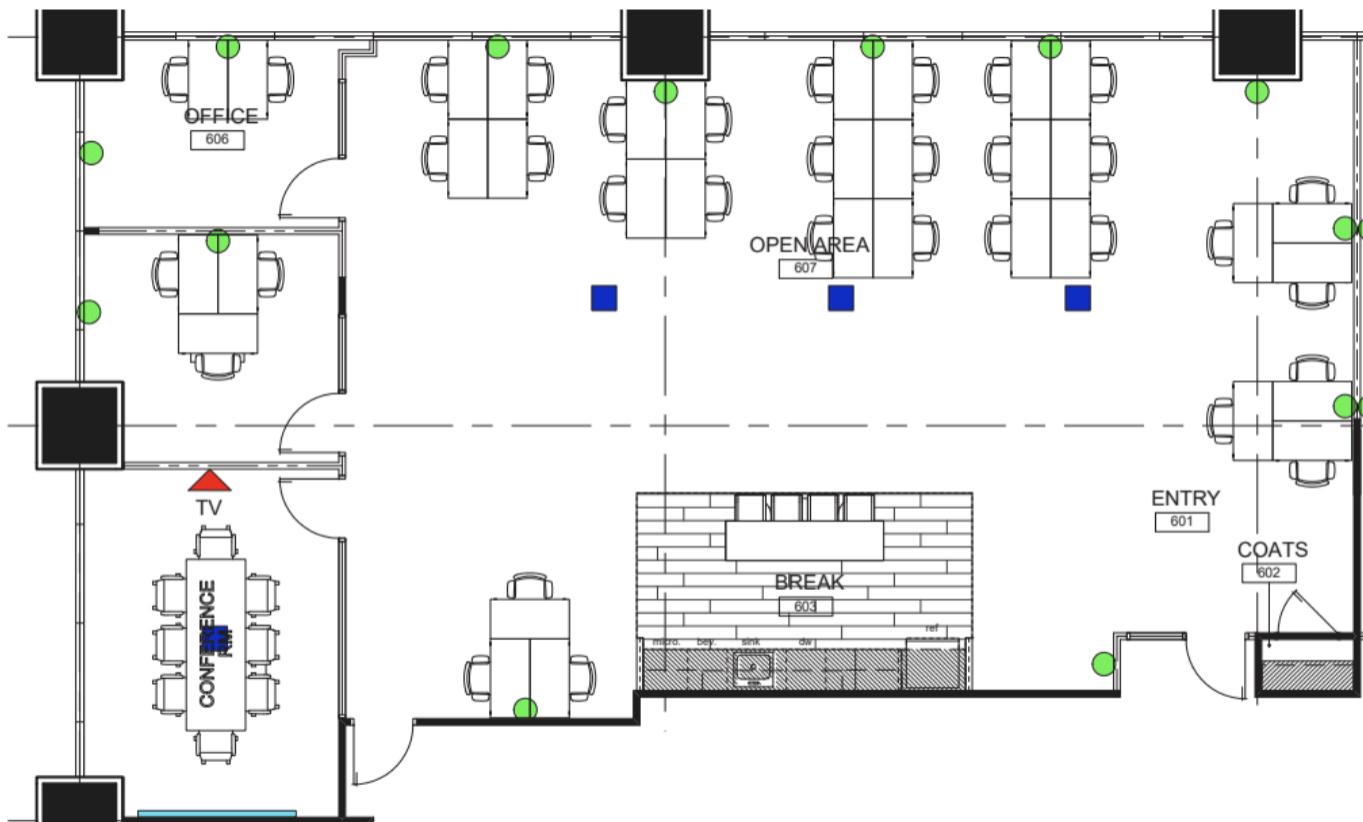

1801

Broadway

Denver, CO 80202

SUITE 600A - 2,673 RSF

Peak Performance In Every Deal.

Leasing Team (720) 230-3138
info@peakcre.com