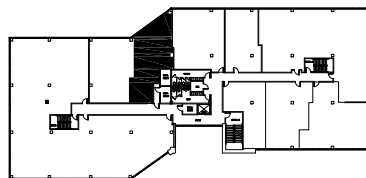

TWIN CENTRAL OFFICE BUILDING

1401 N. Central, Richardson, Texas

SUITE 345
1,136 RSF

3RD FLOOR

Scale: 1/8"=1'-0"

All dimensions and square footages are approximate.

August 17, 2011