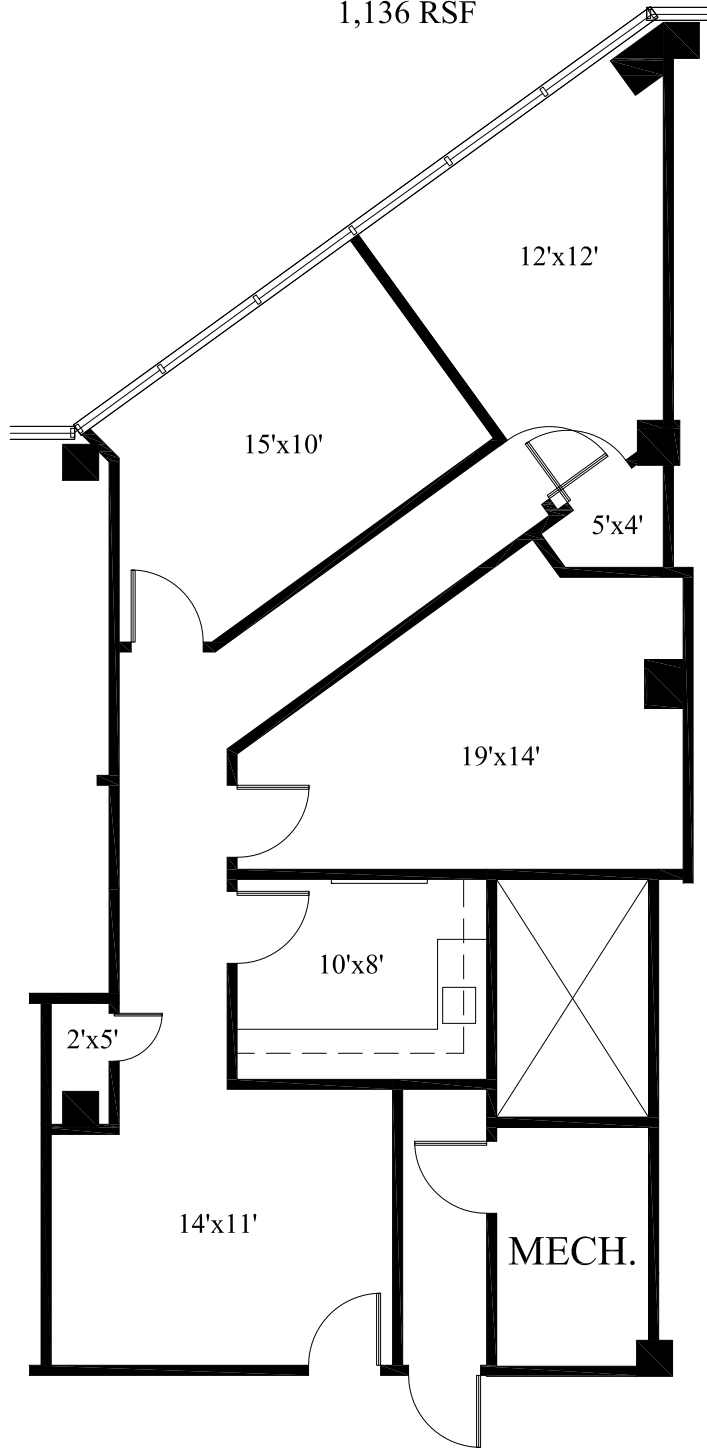

TWIN CENTRAL OFFICE BUILDING

1401 N. Central, Richardson, Texas

SUITE 345
1,136 RSF

3RD FLOOR

Scale: 1/8"=1'-0"

All dimensions and square footages are approximate.

August 17, 2011