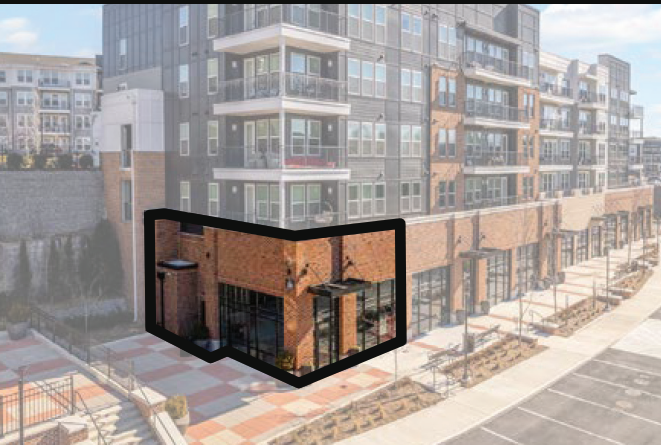

Retail Site Plan

SUITE 9
1,900 SF | Restaurant/Retail

SUITE 10
1,300 SF | Retail

SUITE 14
1,360 SF | Retail

SUITE 15
1,880 SF | Restaurant/Retail