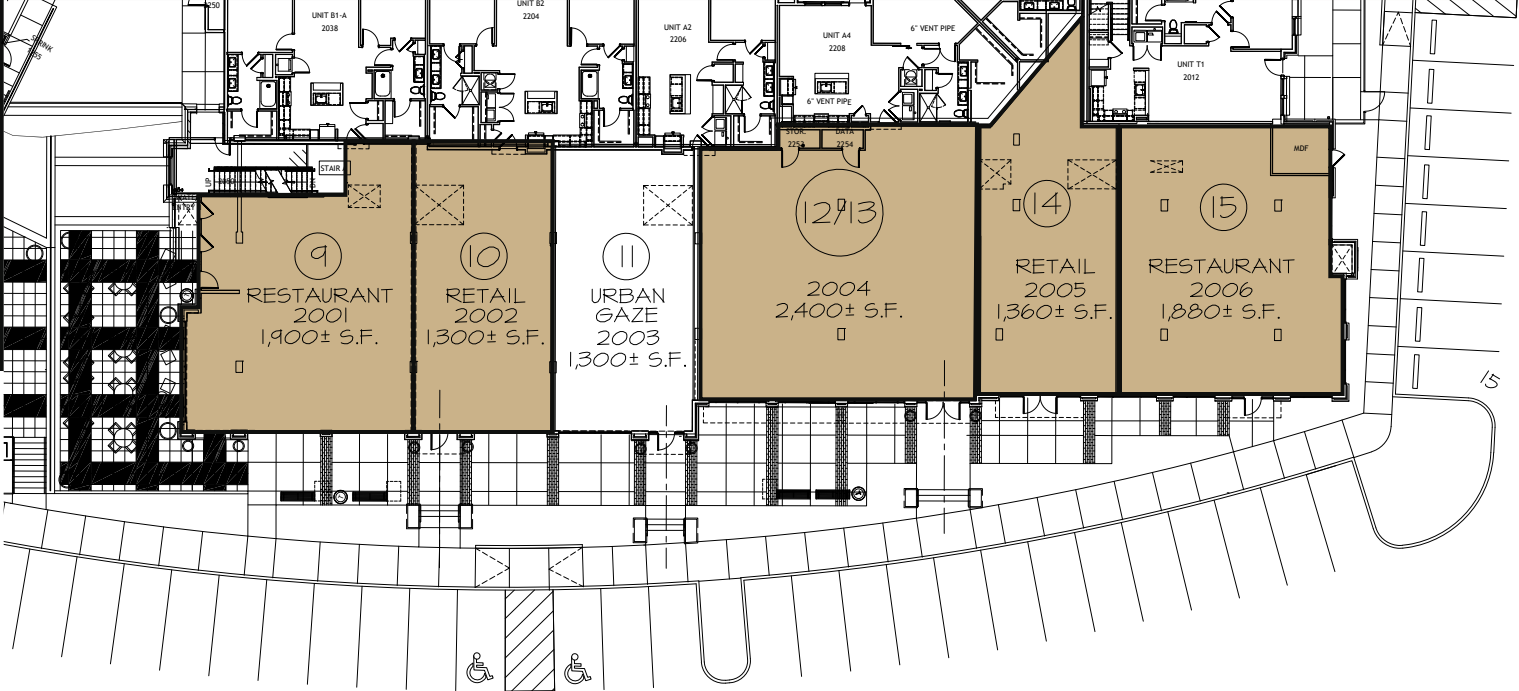

Retail Site Plan

SUITE 9
1,900 SF | Restaurant/Retail

SUITE 10
1,300 SF | Retail

SUITE 14
1,360 SF | Retail

SUITE 15
1,880 SF | Restaurant/Retail