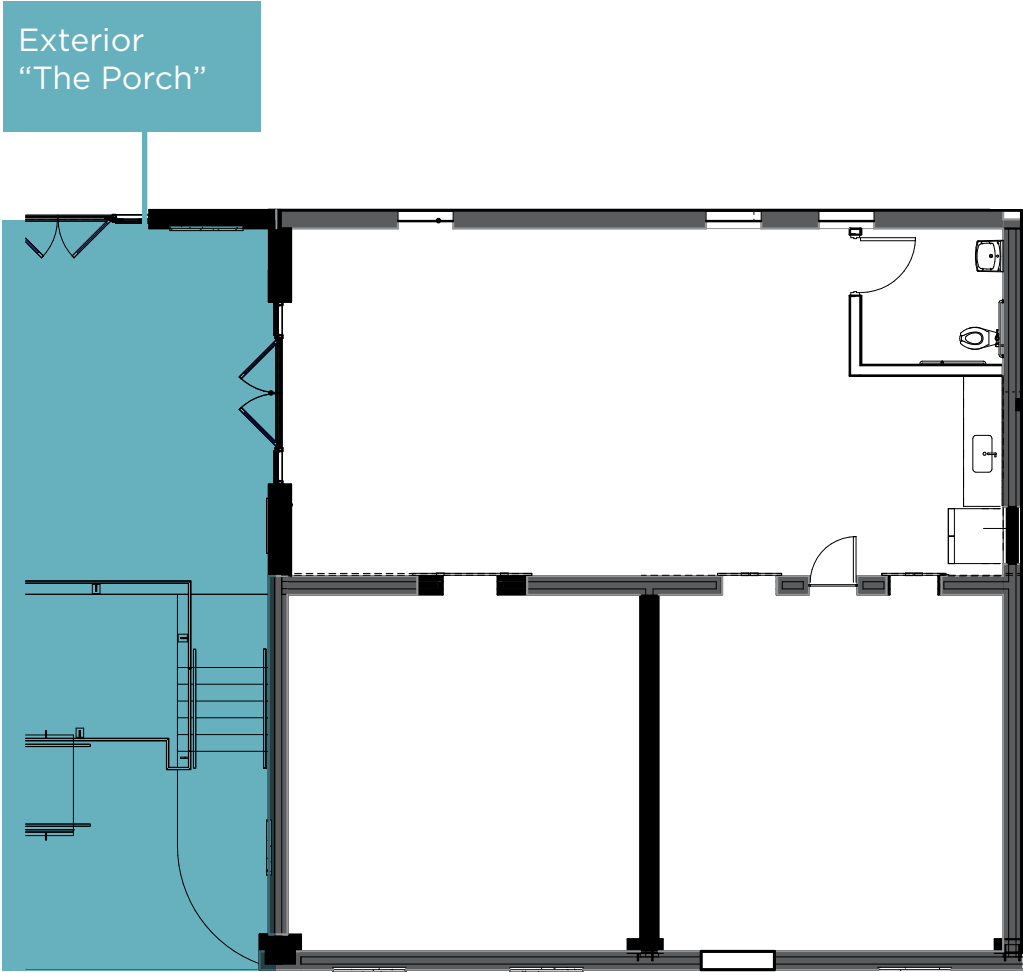

SUITE 103 | 1701 N GRAHAM STREET

1,823 RSF

CONTACT

RHEA GREENE | 704.928.5211 | rdg@trinity-partners.com
NATALIE CLAYTON | 704.975.4027 | nclayton@trinity-partners.com

WWW.CAMP.NC

DEVELOPED AND OWNED BY: