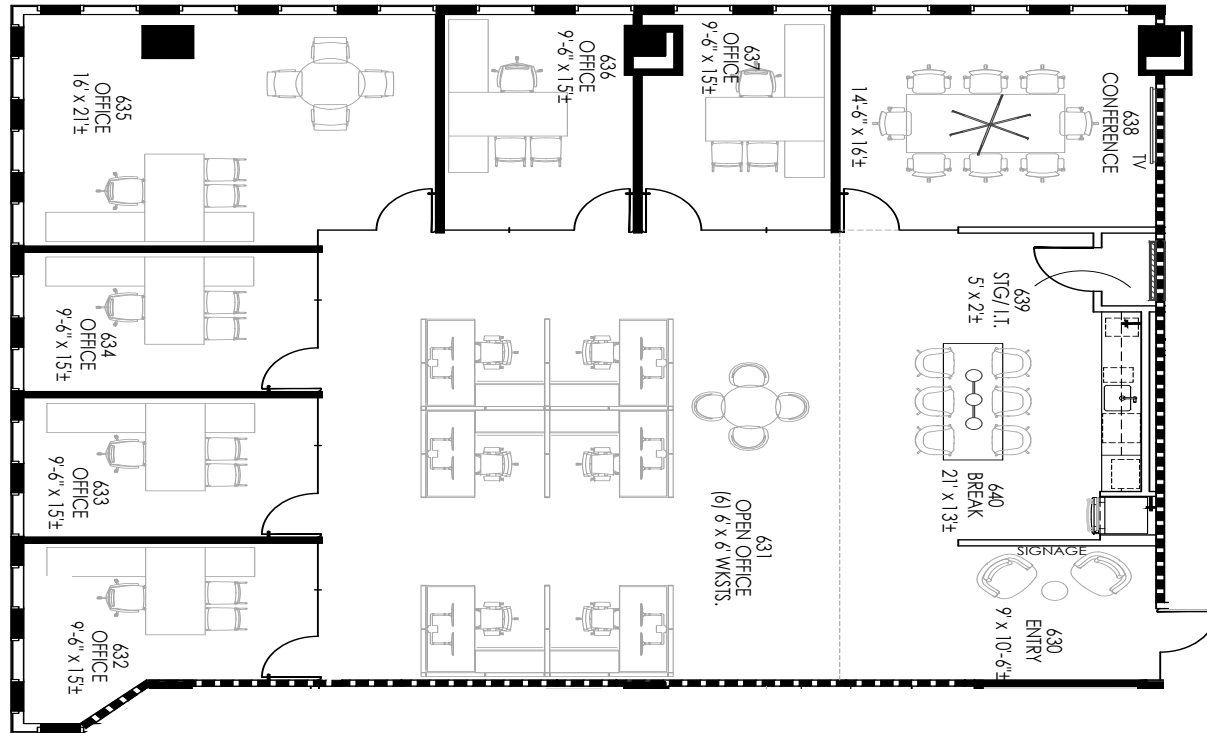

Spec Suite 630 | 3,192 RSF

NOT TO SCALE

© Copyright 2025 | All Rights Reserved

MATT SCHENDLE

972.663.9634

matt.schendle@cushwake.com

CARRIE HALBROOKS

972.663.9887