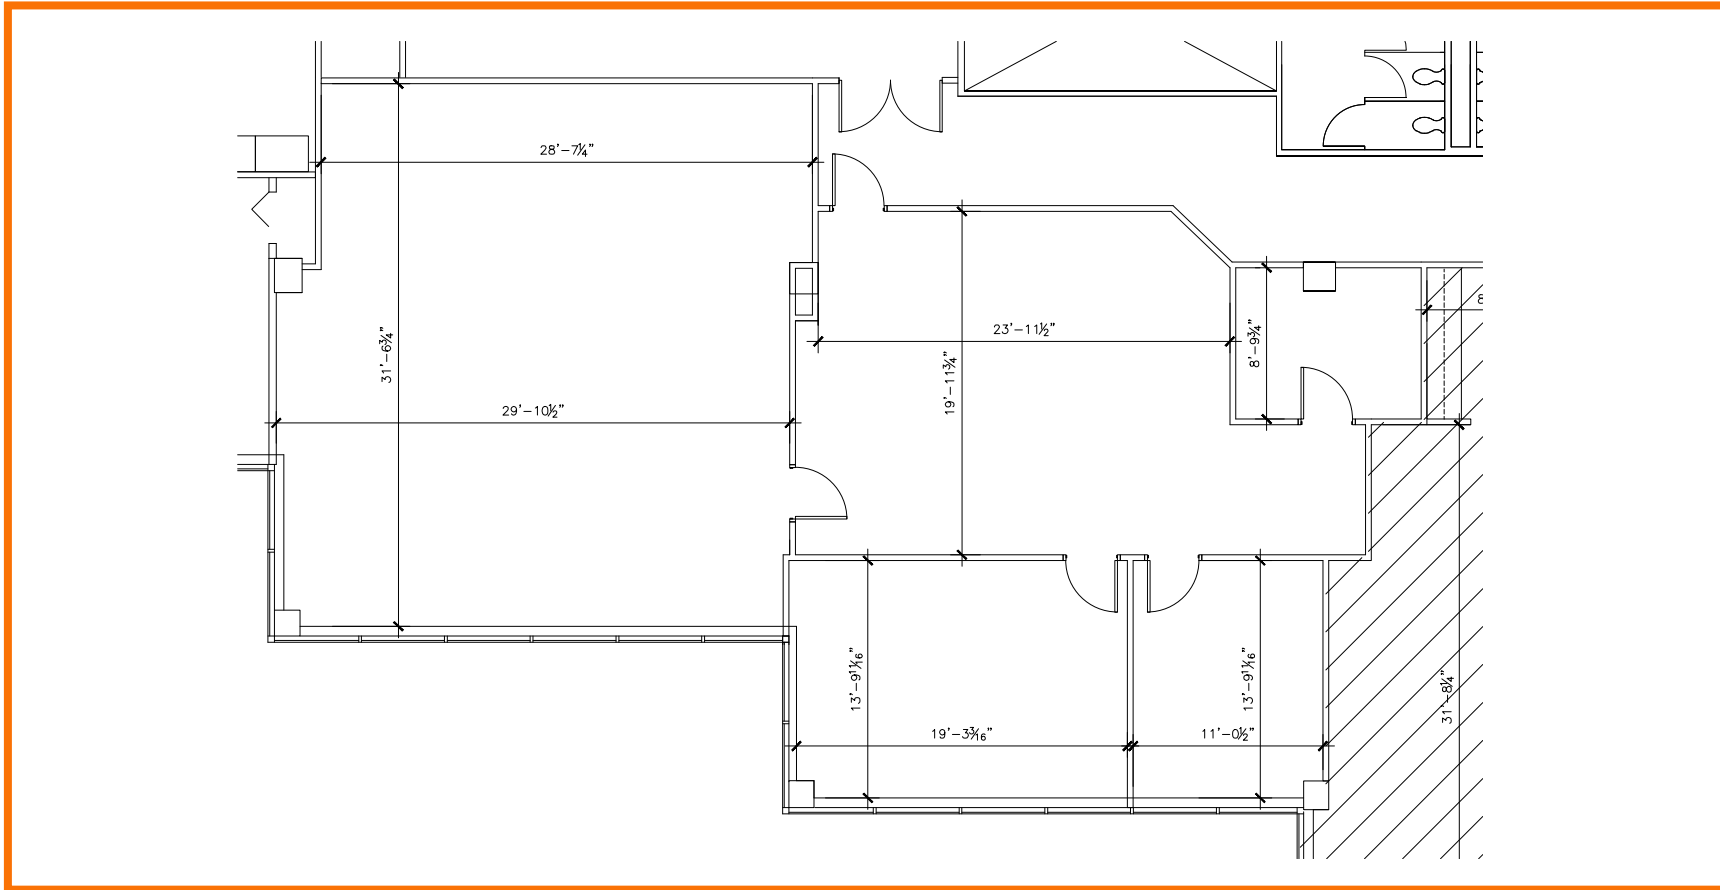

FLOOR PLANS Third Floor

Suite 360 | SF: 2,596

For information contact:
IGNACIO FELLER
Commercial Real Estate Director
(847) 777-9513
ifeller@ohareoffices.com
OhareOffices.com