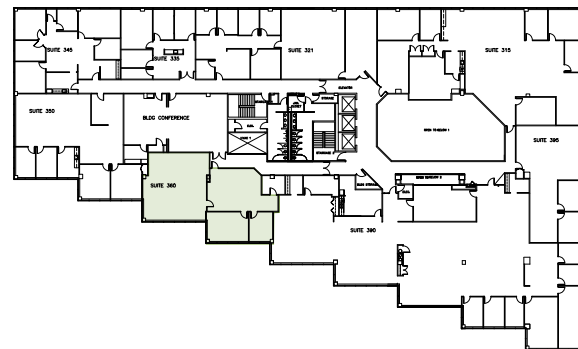

FLOOR PLANS Third Floor

Suite 360 | SF: 2,596

For information contact:
IGNACIO FELLER
Commercial Real Estate Director
(847) 777-9513
ifeller@ohareoffices.com
OhareOffices.com