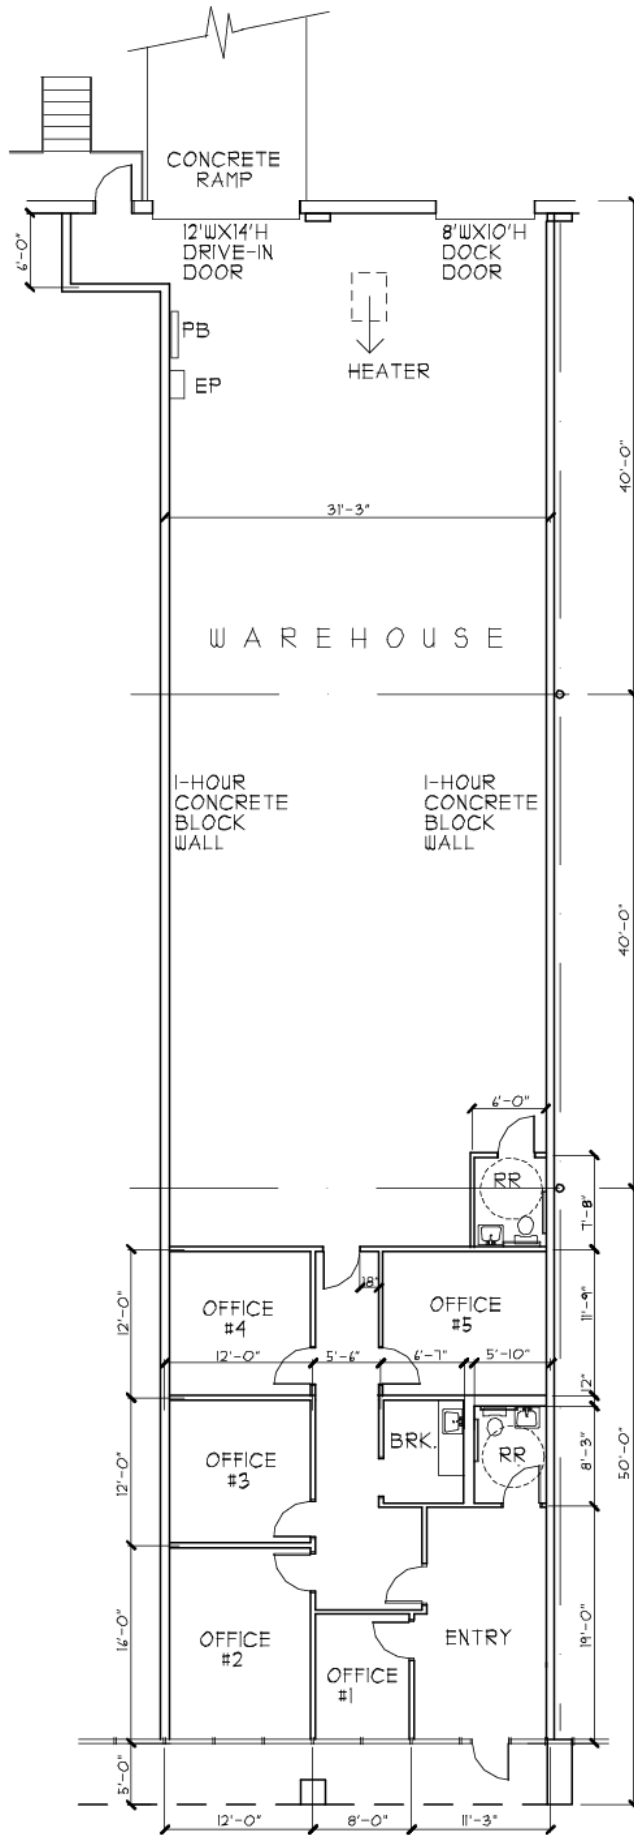

SUITE 103

OFFICE SF	1,400
WAREHOUSE SF	2,733
TOTAL SF	4,133

KEY