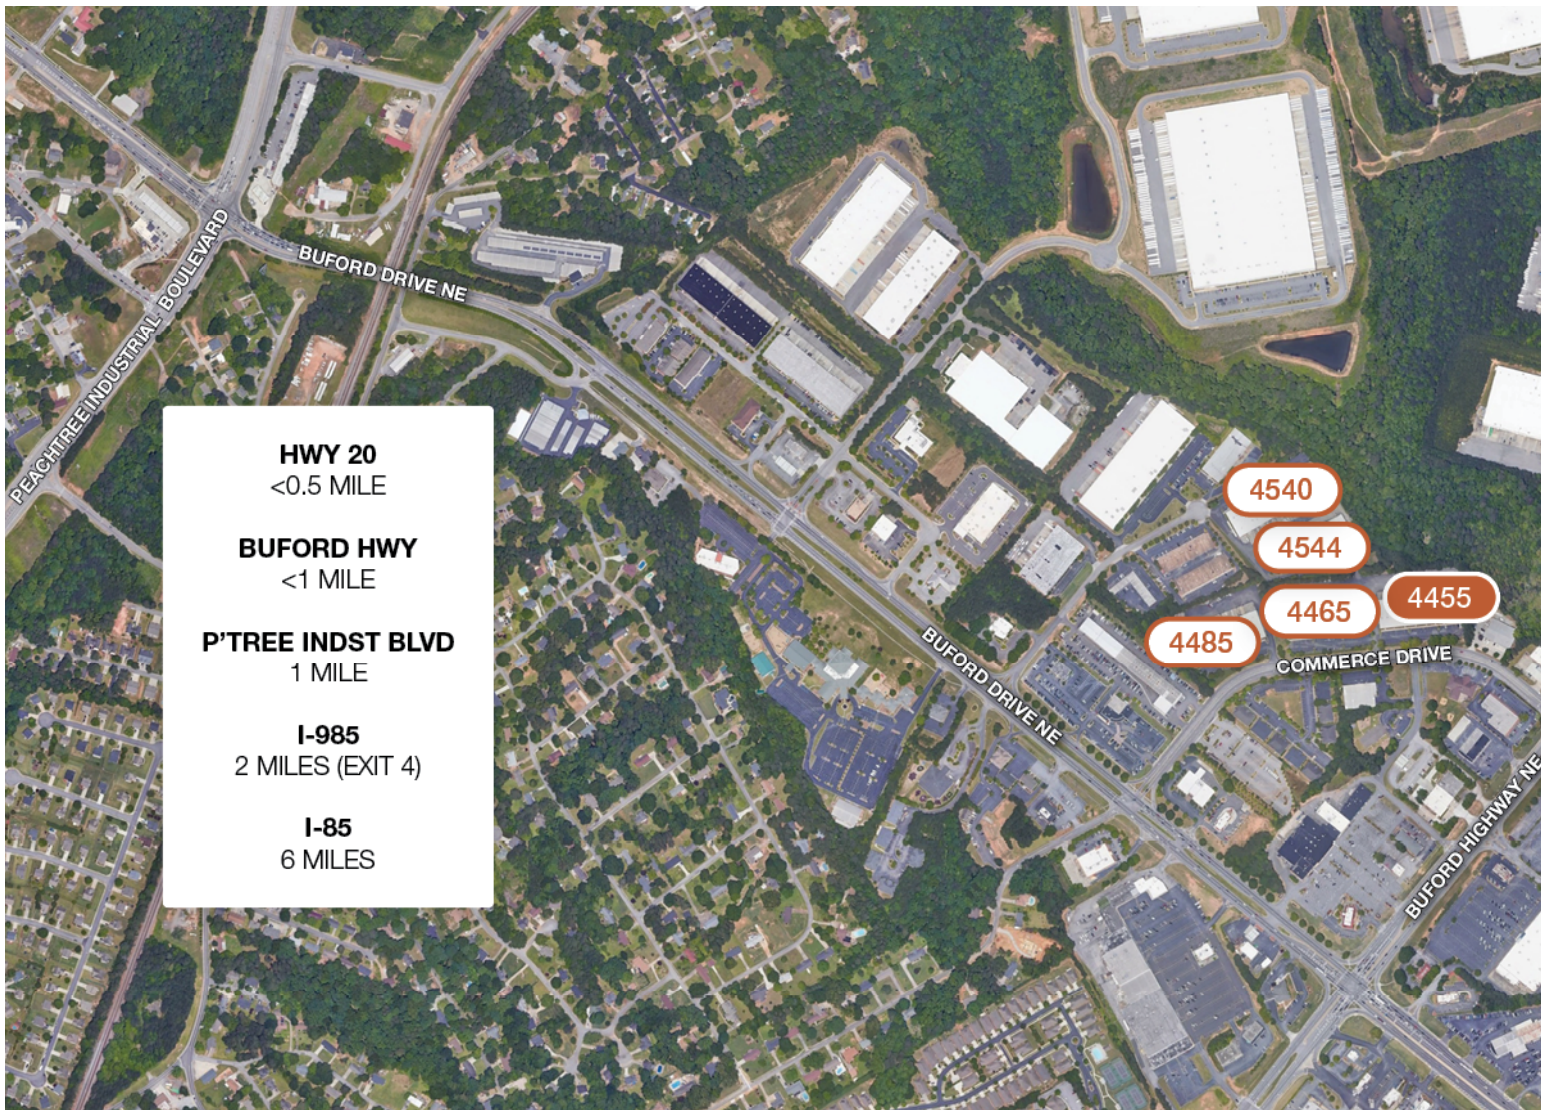

4455 COMMERCE DR

NORTHEAST ATLANTA/LAKE LANIER
BUFORD

4455 Commerce Drive | Suite 103
Buford, GA 30518

FOR LEASE

SUITE 103

4,133 SF

LEASED BY **NAI**BrannenGoddard

SUITE 103

OFFICE SF	1,400
WAREHOUSE SF	2,733
TOTAL SF	4,133

KEY

HWY 20
 <0.5 MILE

BUFORD HWY
 <1 MILE

P'TREE INDST BLVD
 1 MILE

I-985
 2 MILES (EXIT 4)

I-85
 6 MILES

4540