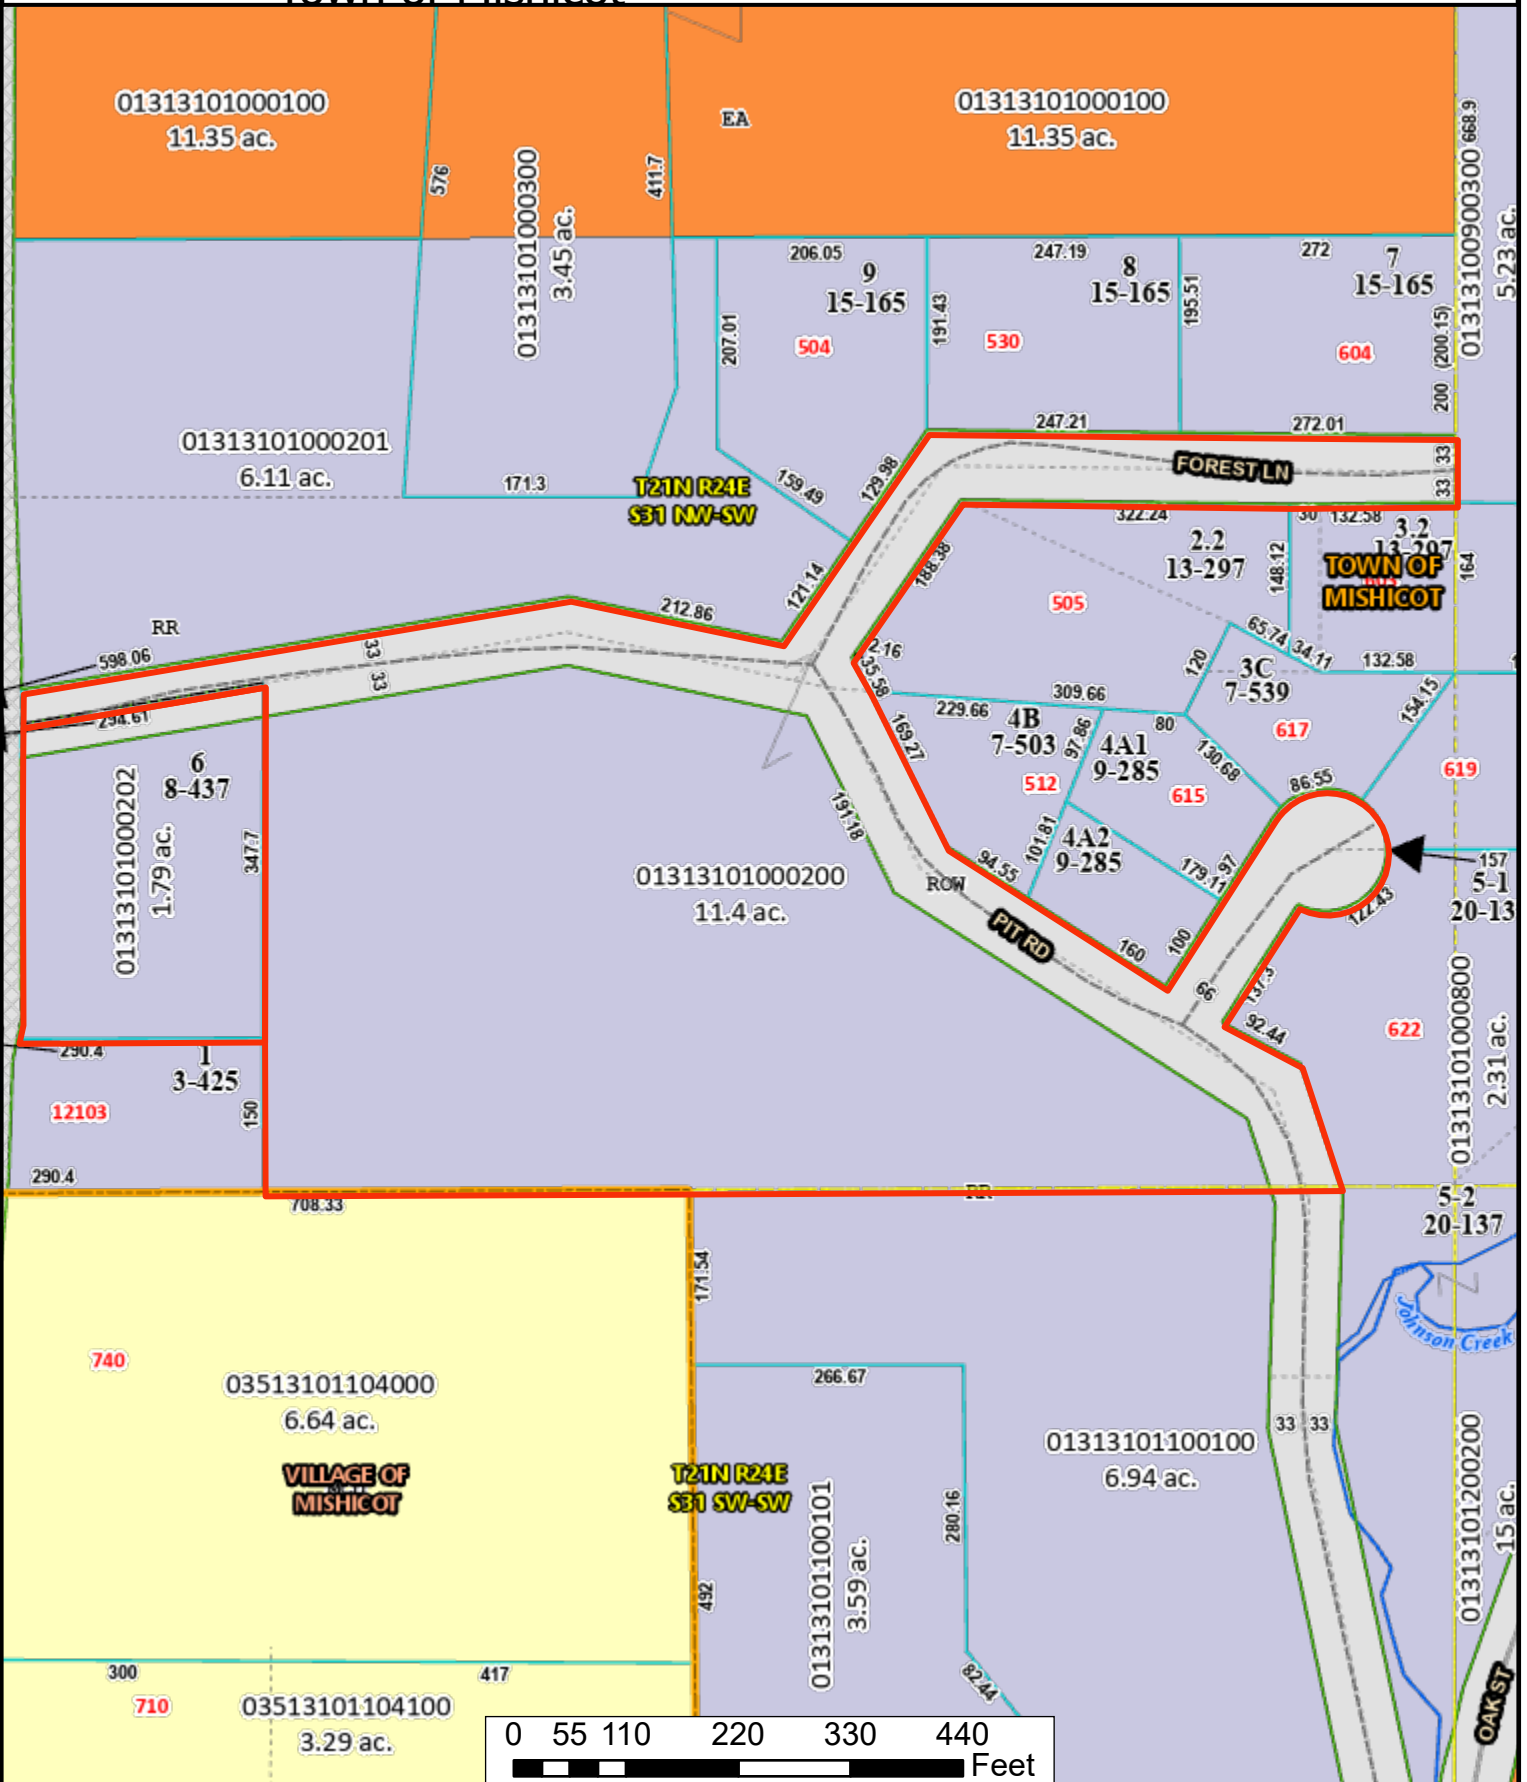

Zoning RR Map 13.19 Acres Pit Rd & Forest Ln Town of Mishicot

Author:
Date Printed: 6/19/2026

The burden for determining fitness for use rests entirely upon the user of this website. Manitowoc County and its co-producers will not be liable in any way for accuracy of the data and they assume no responsibility for direct, indirect, consequential, or other damages.