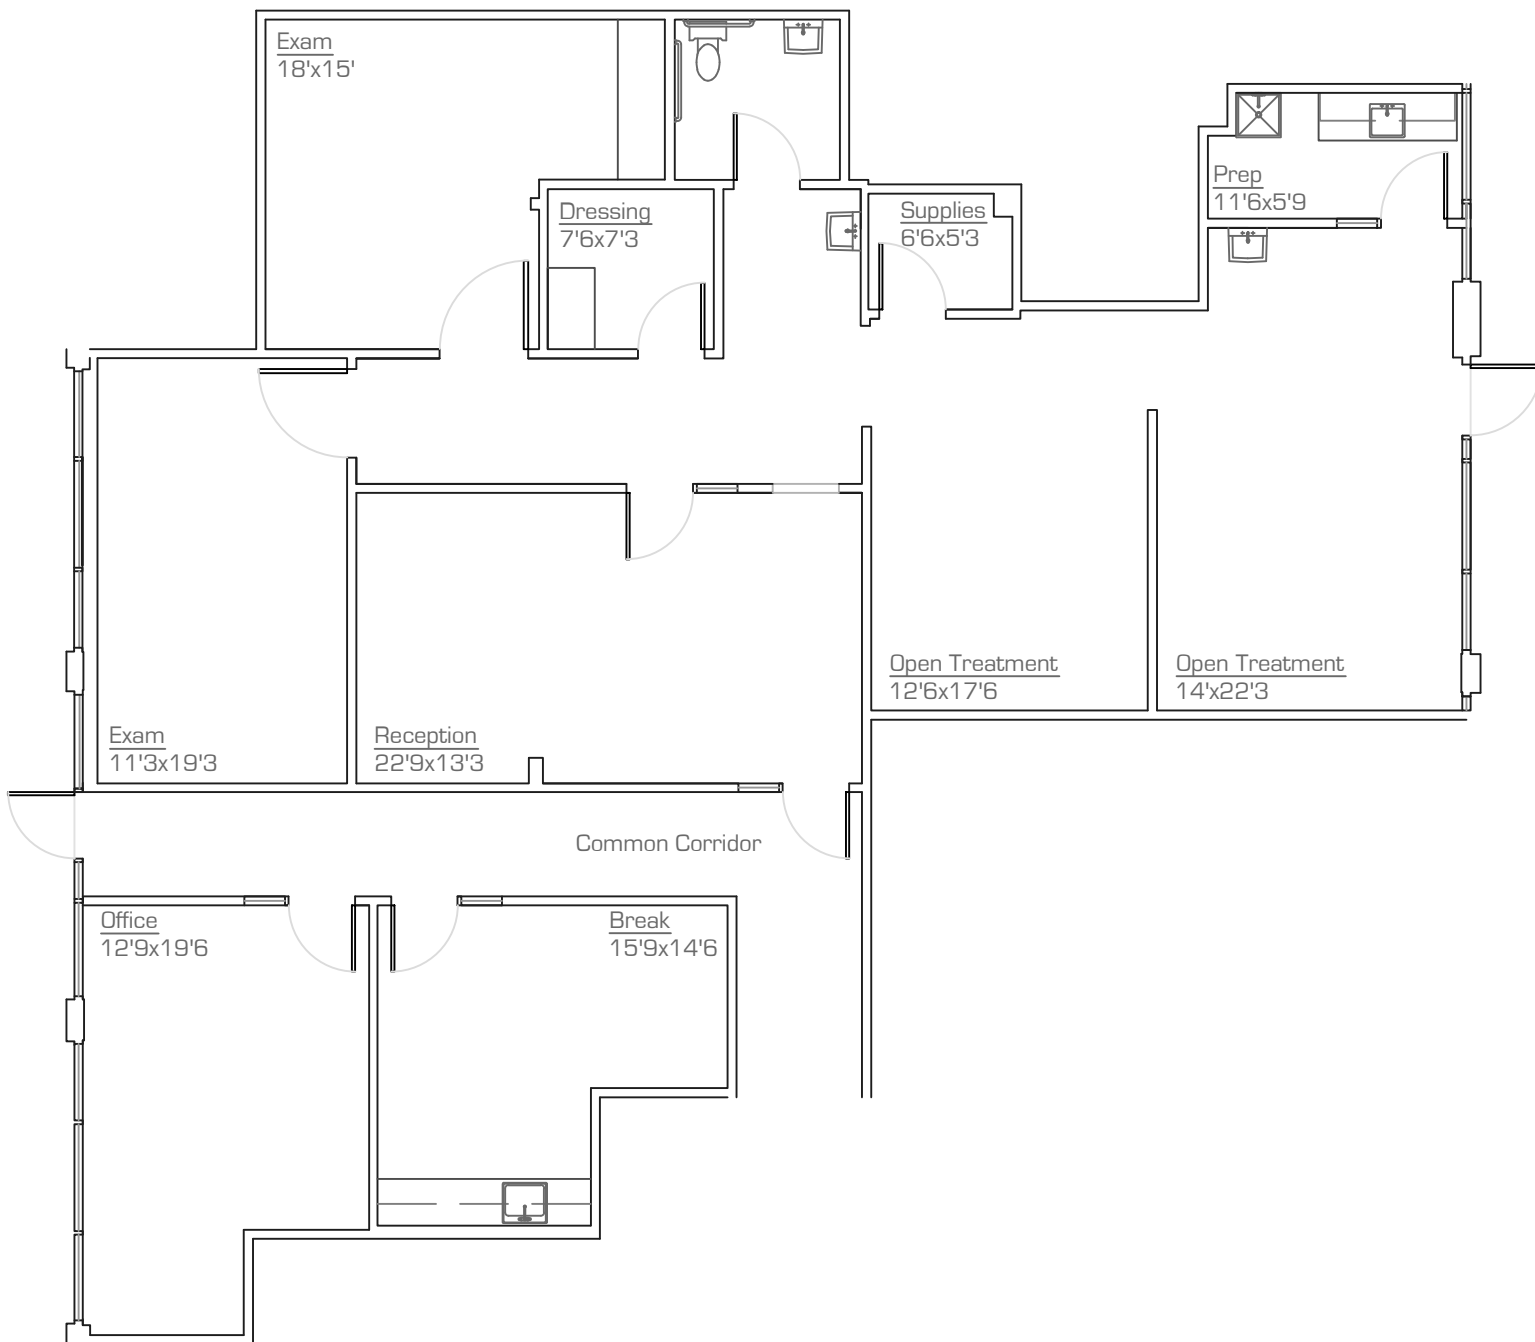

2340 East Beardsley Road

Phoenix . AZ

Suite 110 - 2,588 RSF

As-Built - Floor Plan

scale: nts

21.May.2024

*All dimensions are approximate at ± 3"

*All information is of general nature

precisionDIMENSIONS

as-built & survey
602.790.6412