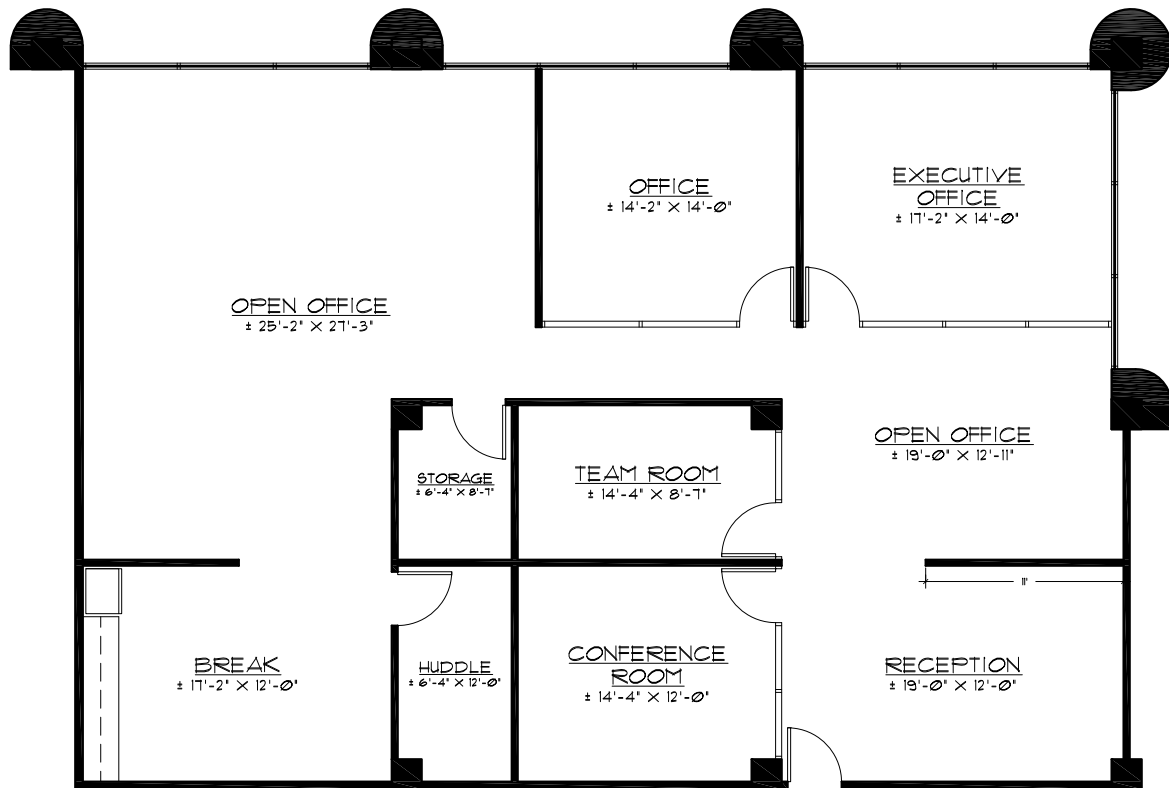

BAY COLONY EXECUTIVE CENTER EAST
 THIRD FLOOR
 SUITE 315
 8777 EAST VIA DE VENTURA
 SCOTTSDALE, ARIZONA

RSF: 2,612

LAST REVISED : 1-13-26