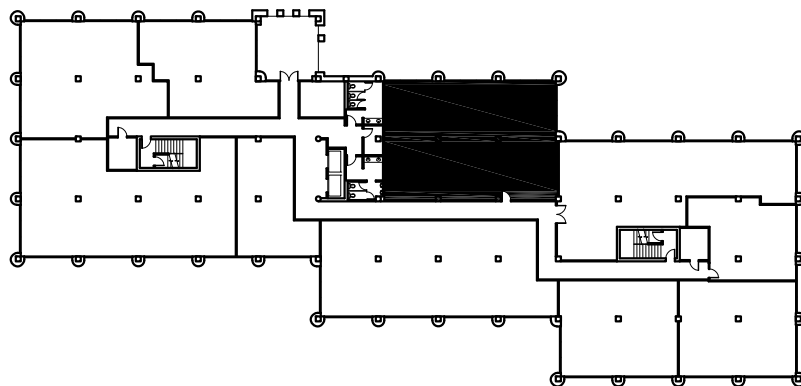

BAY COLONY EXECUTIVE CENTER EAST
 THIRD FLOOR
 SUITE 315
 8777 EAST VIA DE VENTURA
 SCOTTSDALE, ARIZONA

RSF: 2,612

LAST REVISED : 1-13-26