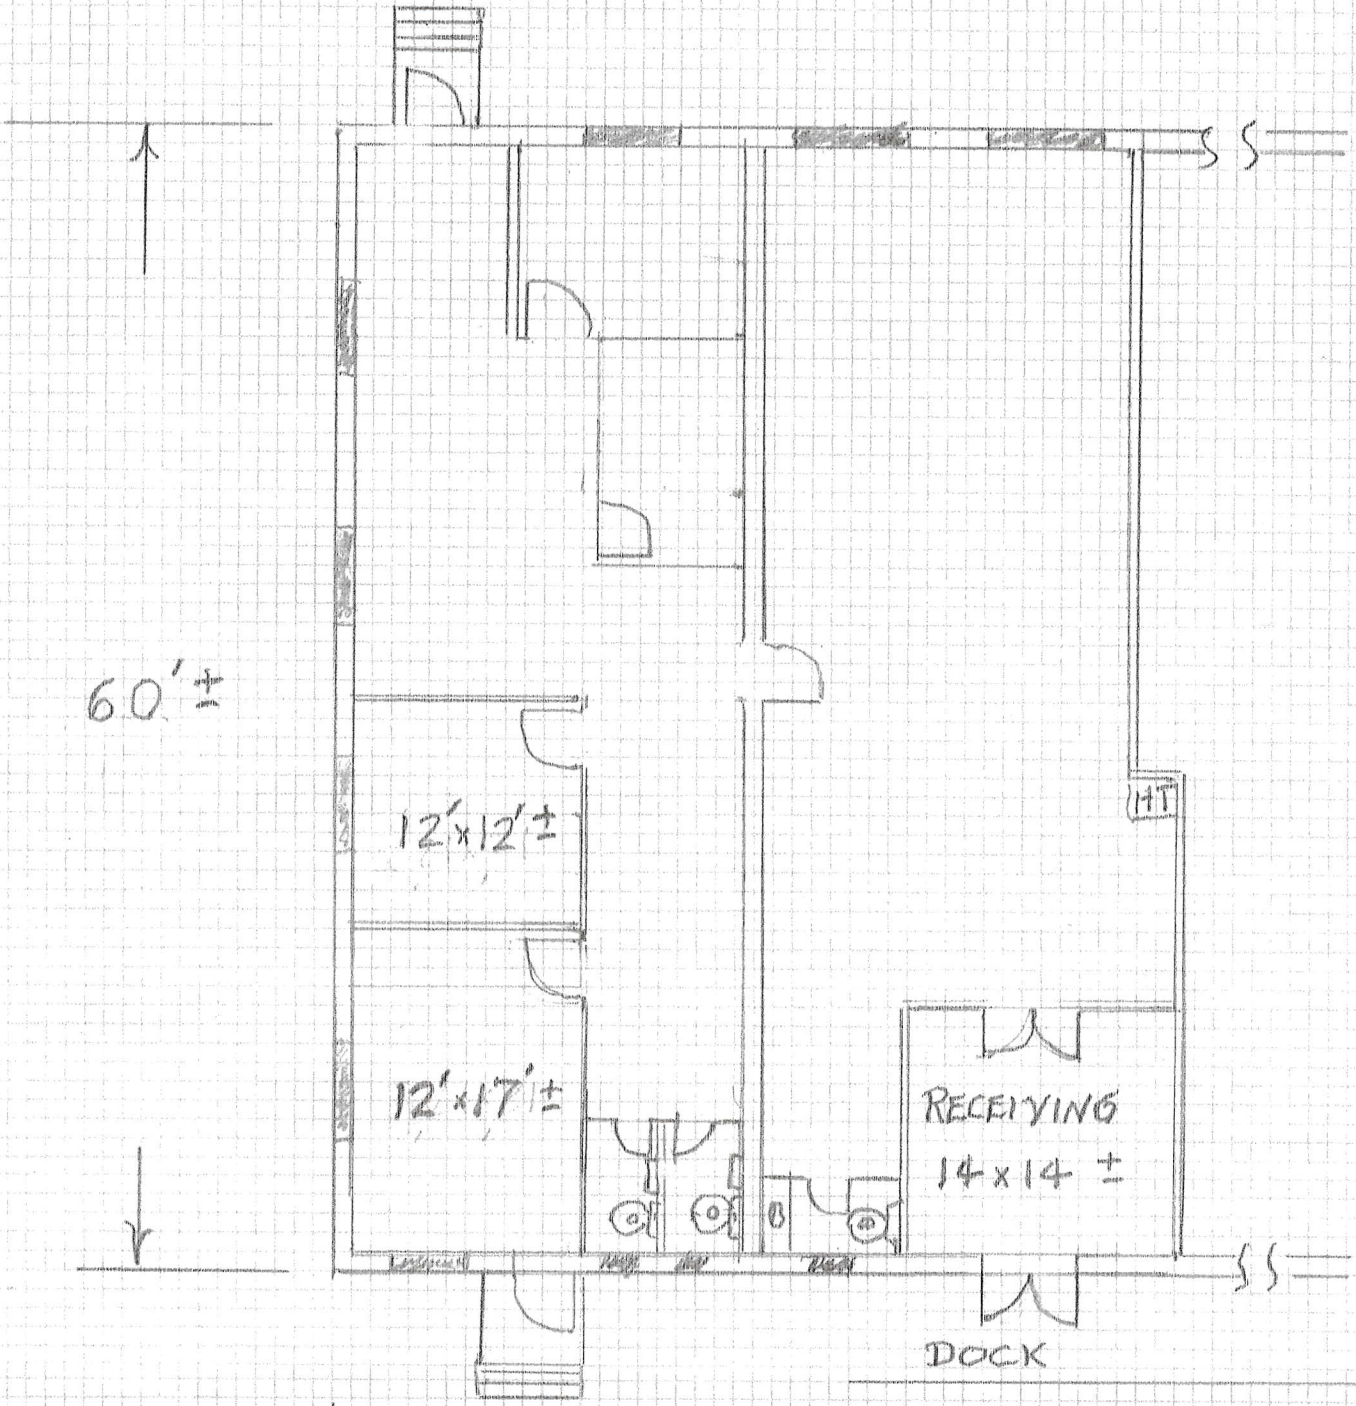

CALIFORNIA STREET

60'±

12' x 12'±

12' x 17'±

RECEIVING
14' x 14'±

DOCK

44'±

151 CALIFORNIA ST.
1" = 10' NEWTON
WERNER F. GOSSELS
4/14/2021