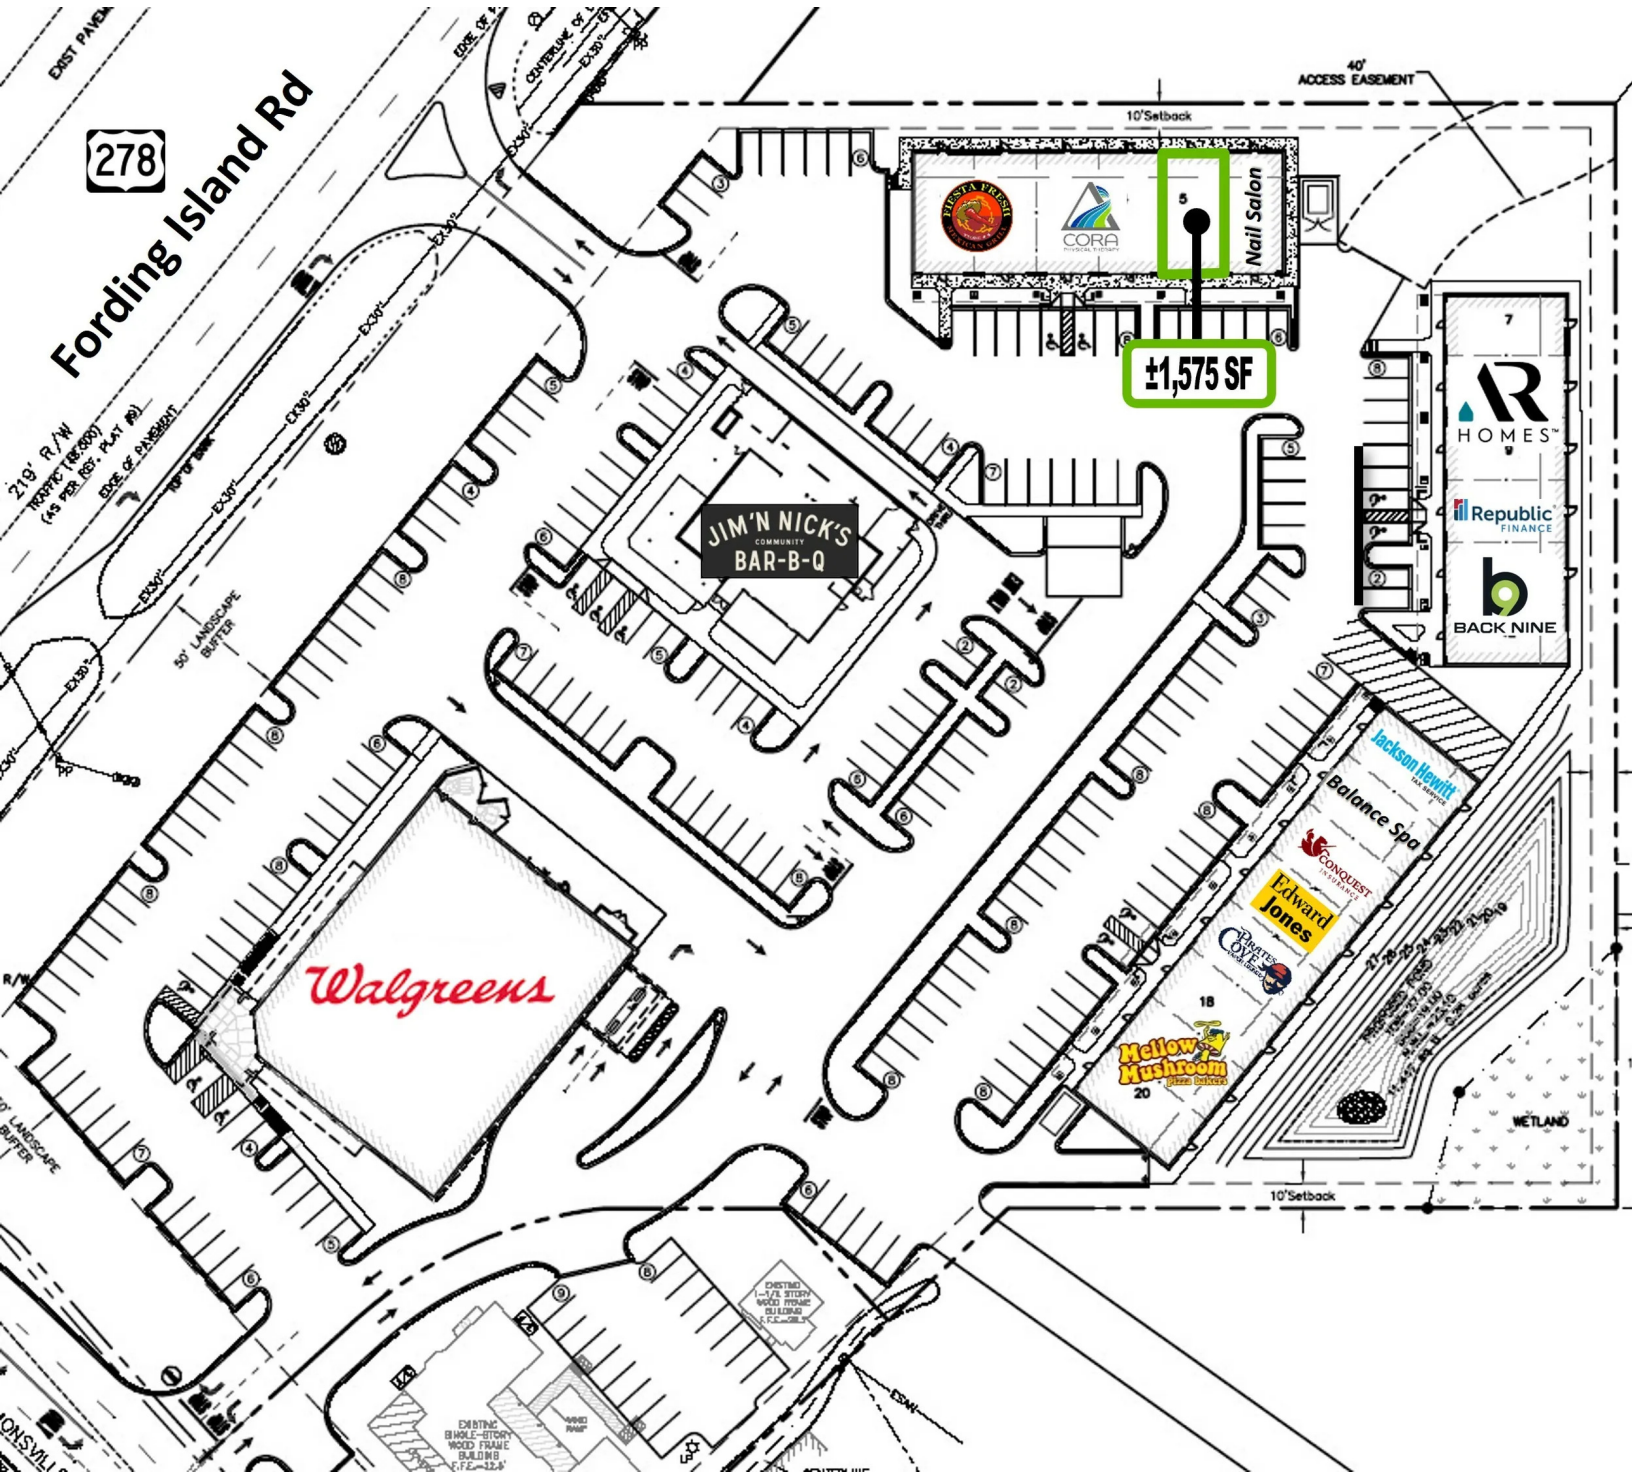

FOR LEASE

SITE PLAN

876, 878 AND 880 FORDING ISLAND ROAD BLUFFTON, SC 29910

VONNIE MAJEWSKI

843.338.1799

vonnie@vmrealestate.com

VM REAL ESTATE | 843.338.1799 | 39 PEARCE RD. BLUFFTON, SC 29910 | VMREALESTATE.COM

The information presented here is deemed to be accurate, but it has not been independently verified. We make no warranty or representation. It is your responsibility to independently confirm accuracy and completeness.

VM | REAL ESTATE