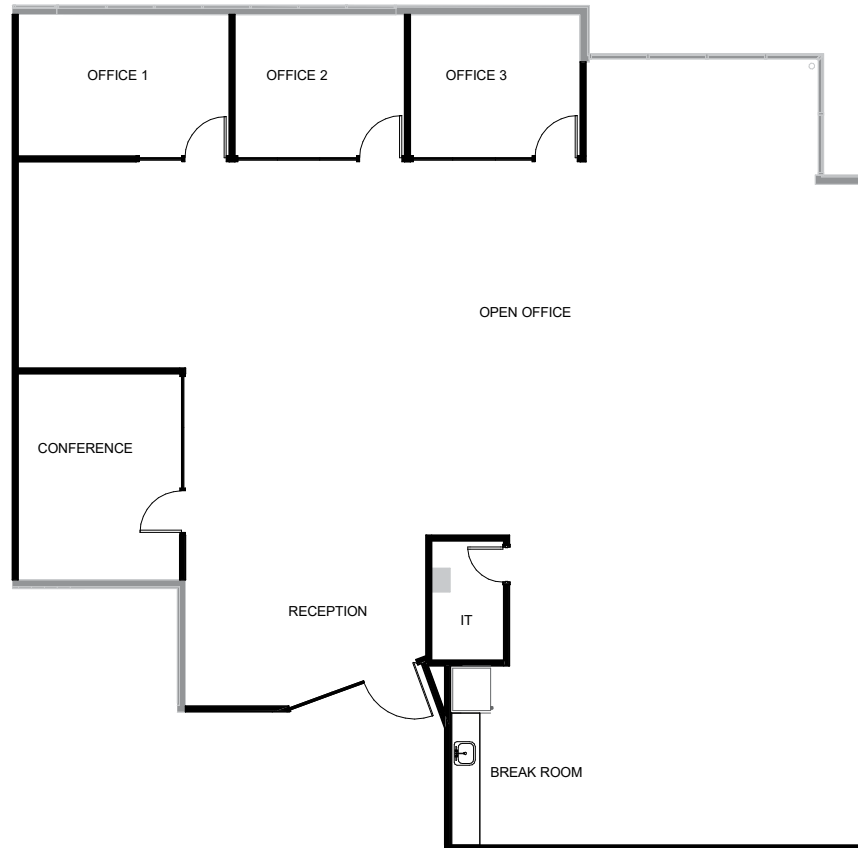

the reserve

AT PAPAGO PARK CENTER

SUITE 222

±3,643 SF AVAILABLE

- RECEPTION
- 1 CONFERENCE ROOM
- 1 HUDDLE ROOM
- 3 PRIVATE OFFICES
- IT ROOM
- BREAK ROOM
- OPEN OFFICE