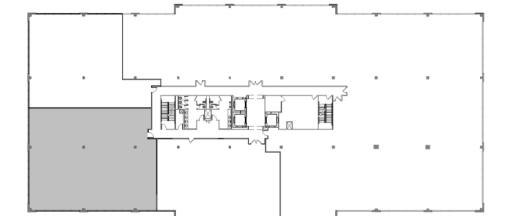

# ROYAL OVERLOOK, 3RD FLOOR

**SUITE 310**  
5,284 RSF

WORKSPACE SEATS	PROVIDED	SEATS
OFFICE	9	9
OPEN OFFICE	3	19
<b>TOTAL WORKSPACE SEATS</b>		<b>28</b>

COLLABORATIVE SEATS	PROVIDED	SEATS
BREAK	1	8
CONFERENCE	1	10
ENTRY	1	3
OPEN COLLAB	1	4
<b>TOTAL COLLABORATIVE SEATS</b>		<b>25</b>

SUPPORT	PROVIDED	SEATS
COPY	1	0
STORAGE/IT	1	0
SUPPORT		0

KEY PLAN