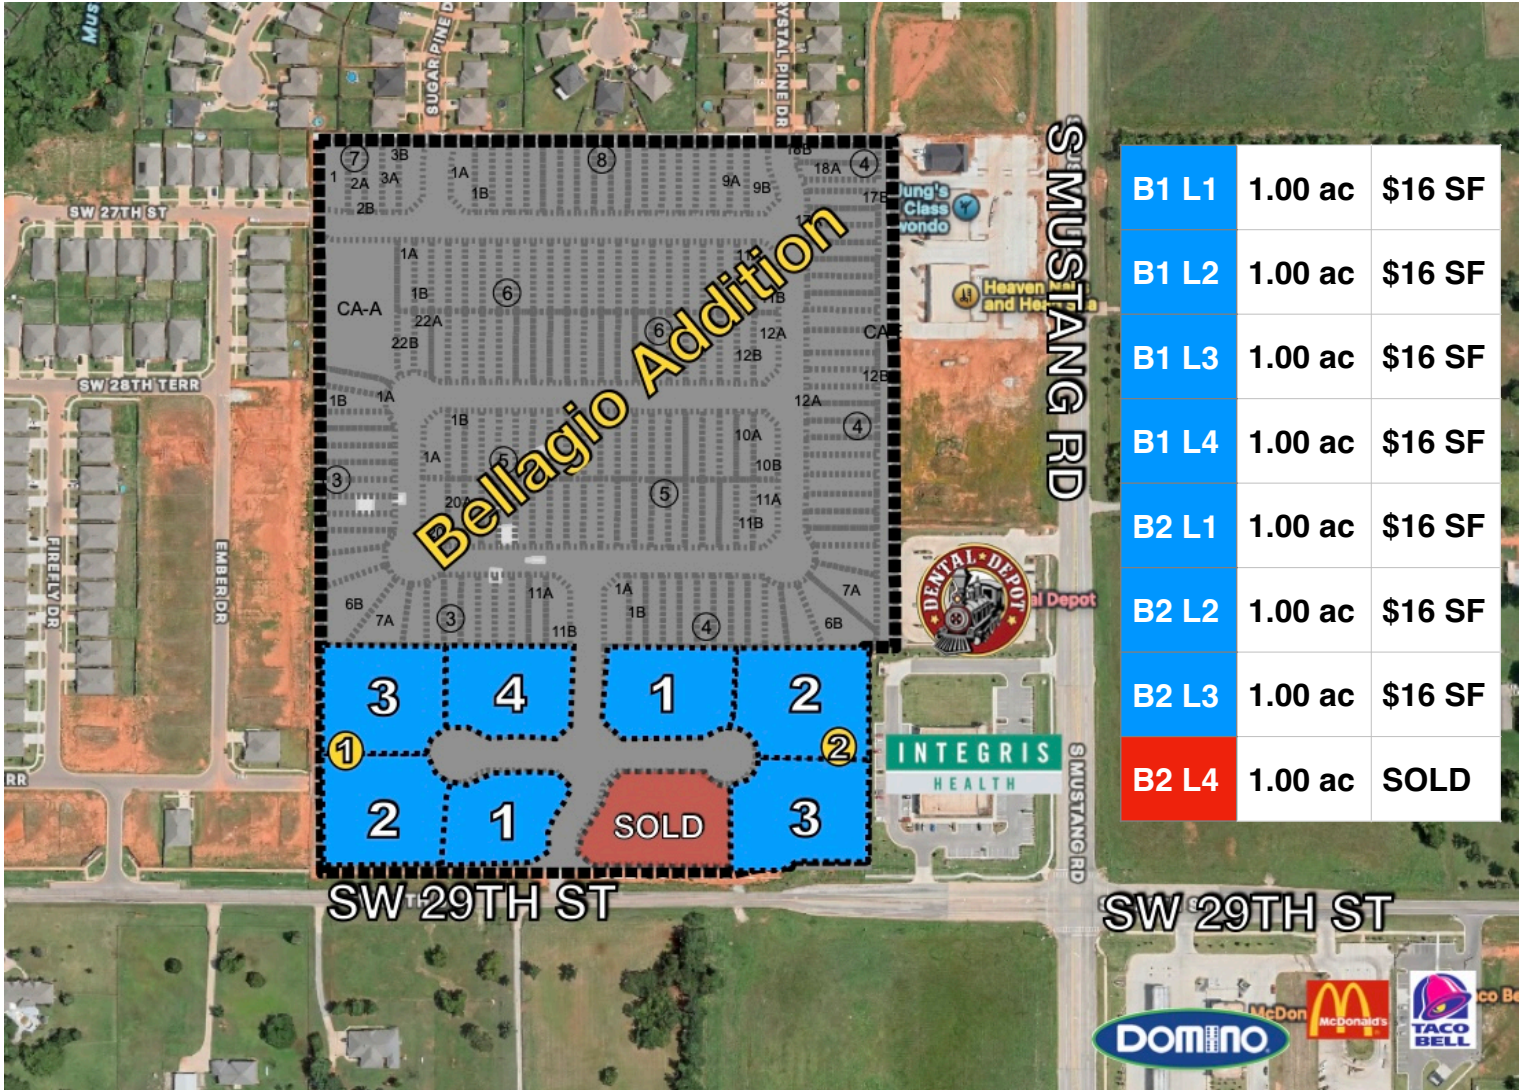

Commercial Lots Available For Sale
Bellagio Commercial Park
 SW 29th & Mustang Rd, Yukon, OK

Bellagio Commercial Park is located in the rapidly growing submarket of Yukon/Mustang Submarket.

CONTACT

Steve Lay
 Mobile: 405.831.6279
 Direct: 405.721.5592
 steve@thomaslay.com