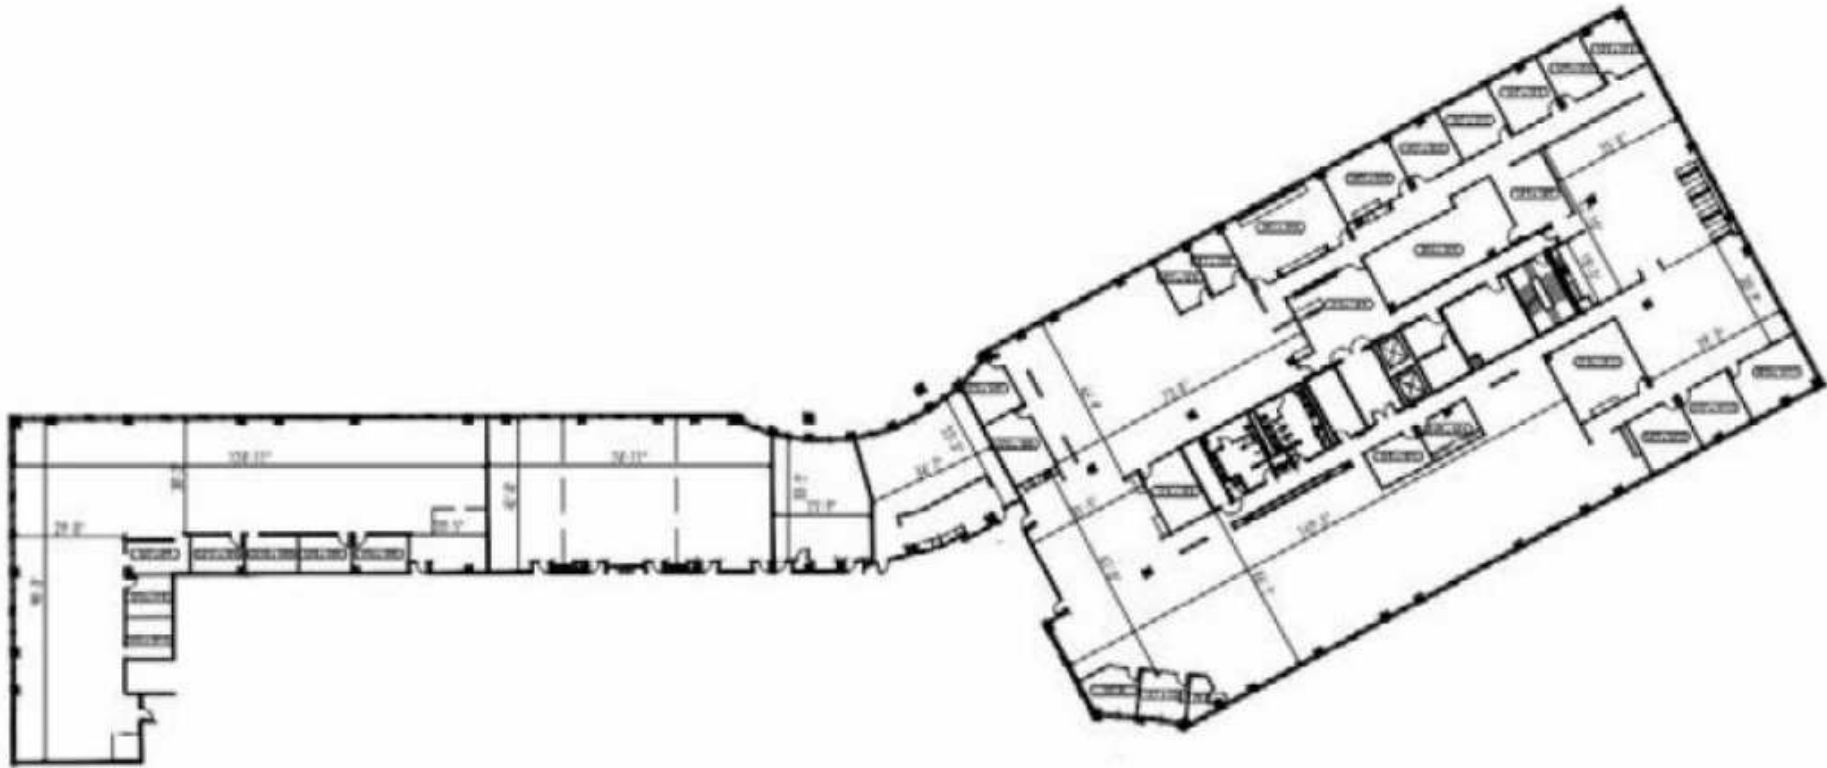

WINDWARD CONCOURSE

1000 Windward Concourse | Alpharetta, GA 30005

Suite 210, 230, 250 | 40,500 SF

Seabie Hickson IV

404.376.1295
shickson@lpc.com

Matt Fergus

404.414.7059
mfergus@lpc.com

Michael Howell