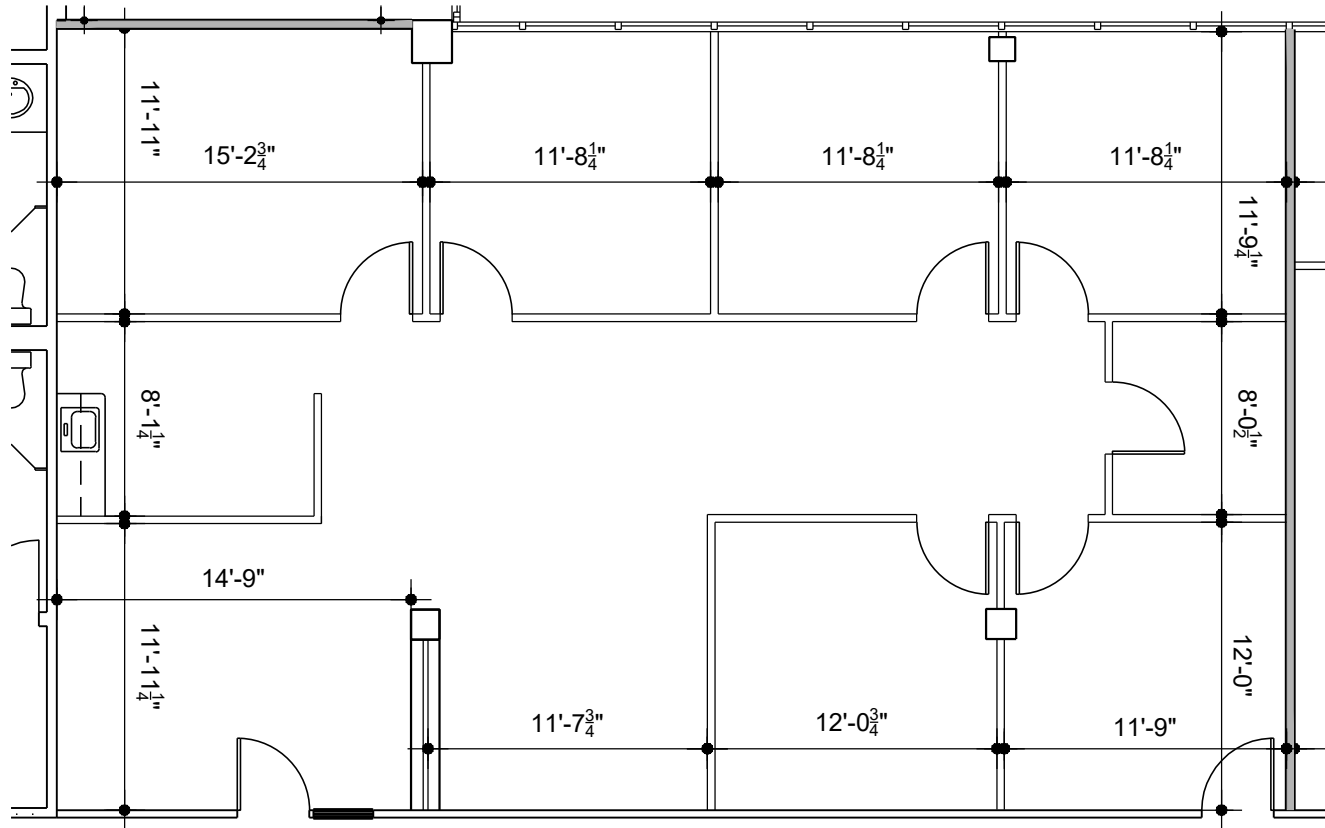

BINGHAM OFFICE PARK

30400 TELEGRAPH BINGHAM FARMS, MI 48025

30100 TELEGRAPH ROAD
SUITE 366
BINGHAM FARMS, MI 48025
(248) 763-3459

NORTH

STE 405

9.11.18

SCALE: 1/8" = 1'-0"

1,679 U.S.F.
1,847 R.S.F.

NORTH

FOURTH FLOOR KEY PLAN

NO SCALE