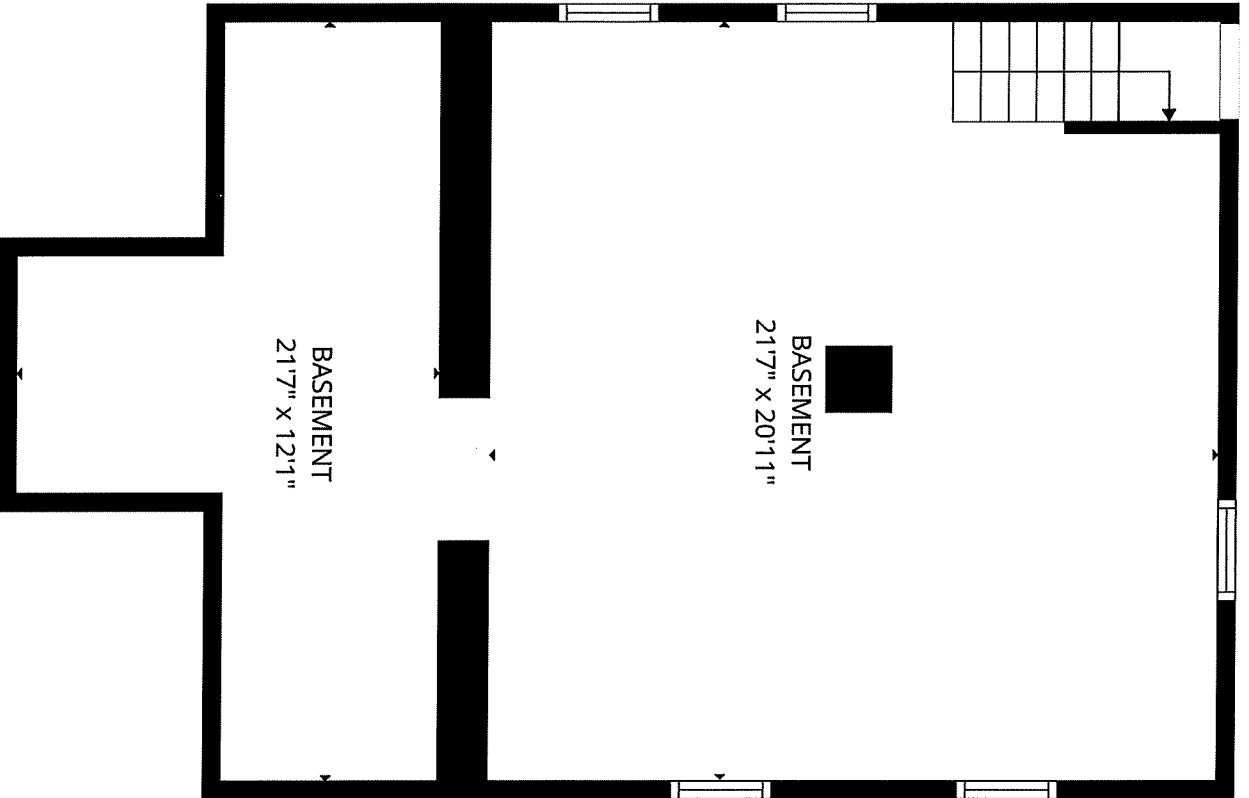

Total GLA: 763 sq. ft | Total: 763 sq. ft
1st floor: 763 sq. ft

Total GLA: 0 sq. ft | Total: 712 sq. ft
Basement: (Excluded areas 712 sq. ft)