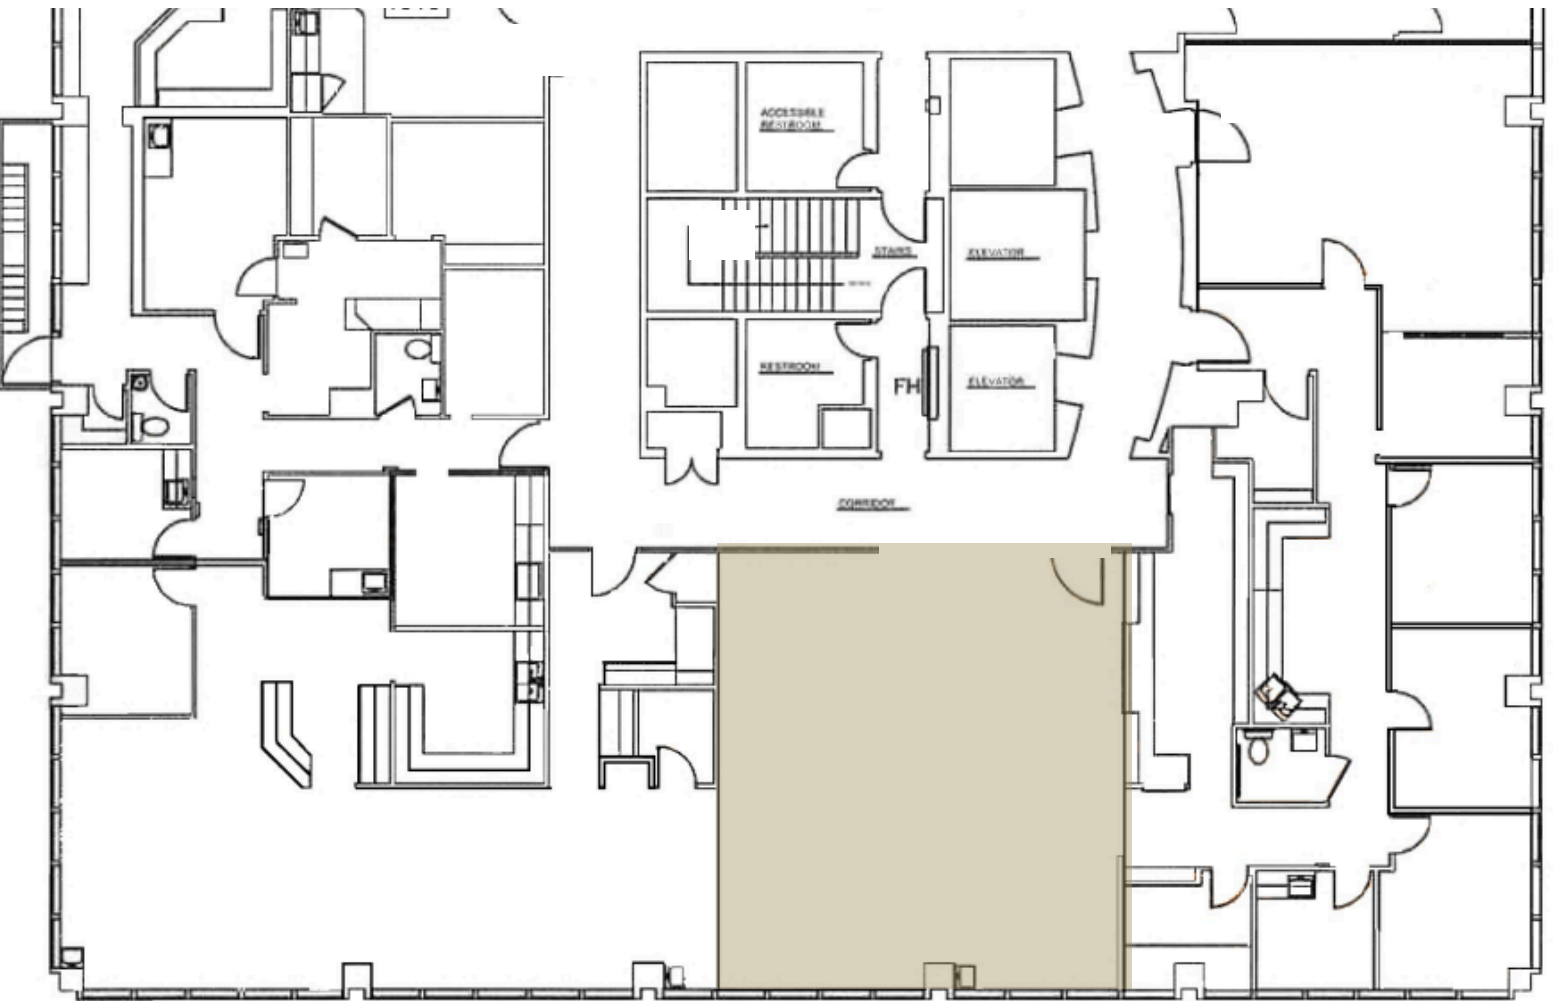

511 BUILDING

511 SW 10TH AVENUE | PORTLAND, OR

SUITE 1016: 1,000 RSF

FOR LEASING INFORMATION:

CARTER BEYL

Licensed in Oregon

503.522.2280

Carter@menasheproperties.com