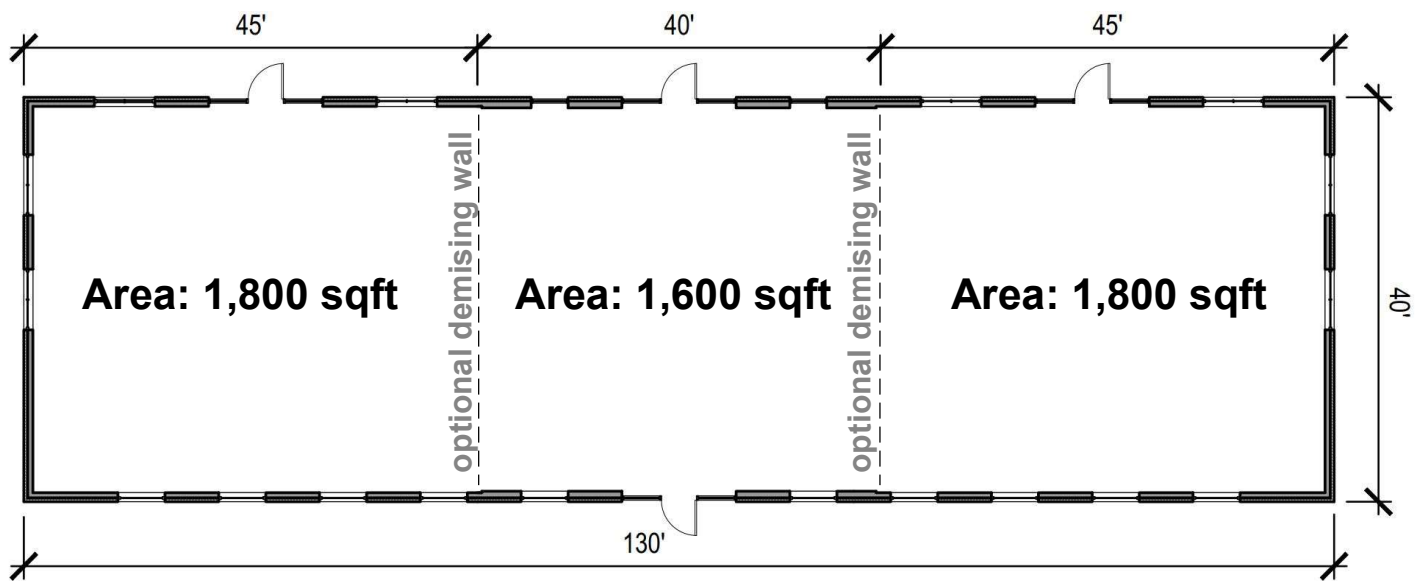

7555 S 15TH STREET

Building area: 1,600 sqft

KRUEGER development

7401 S 15TH STREET

Building area: 5,200 sqft

KRUEGER development