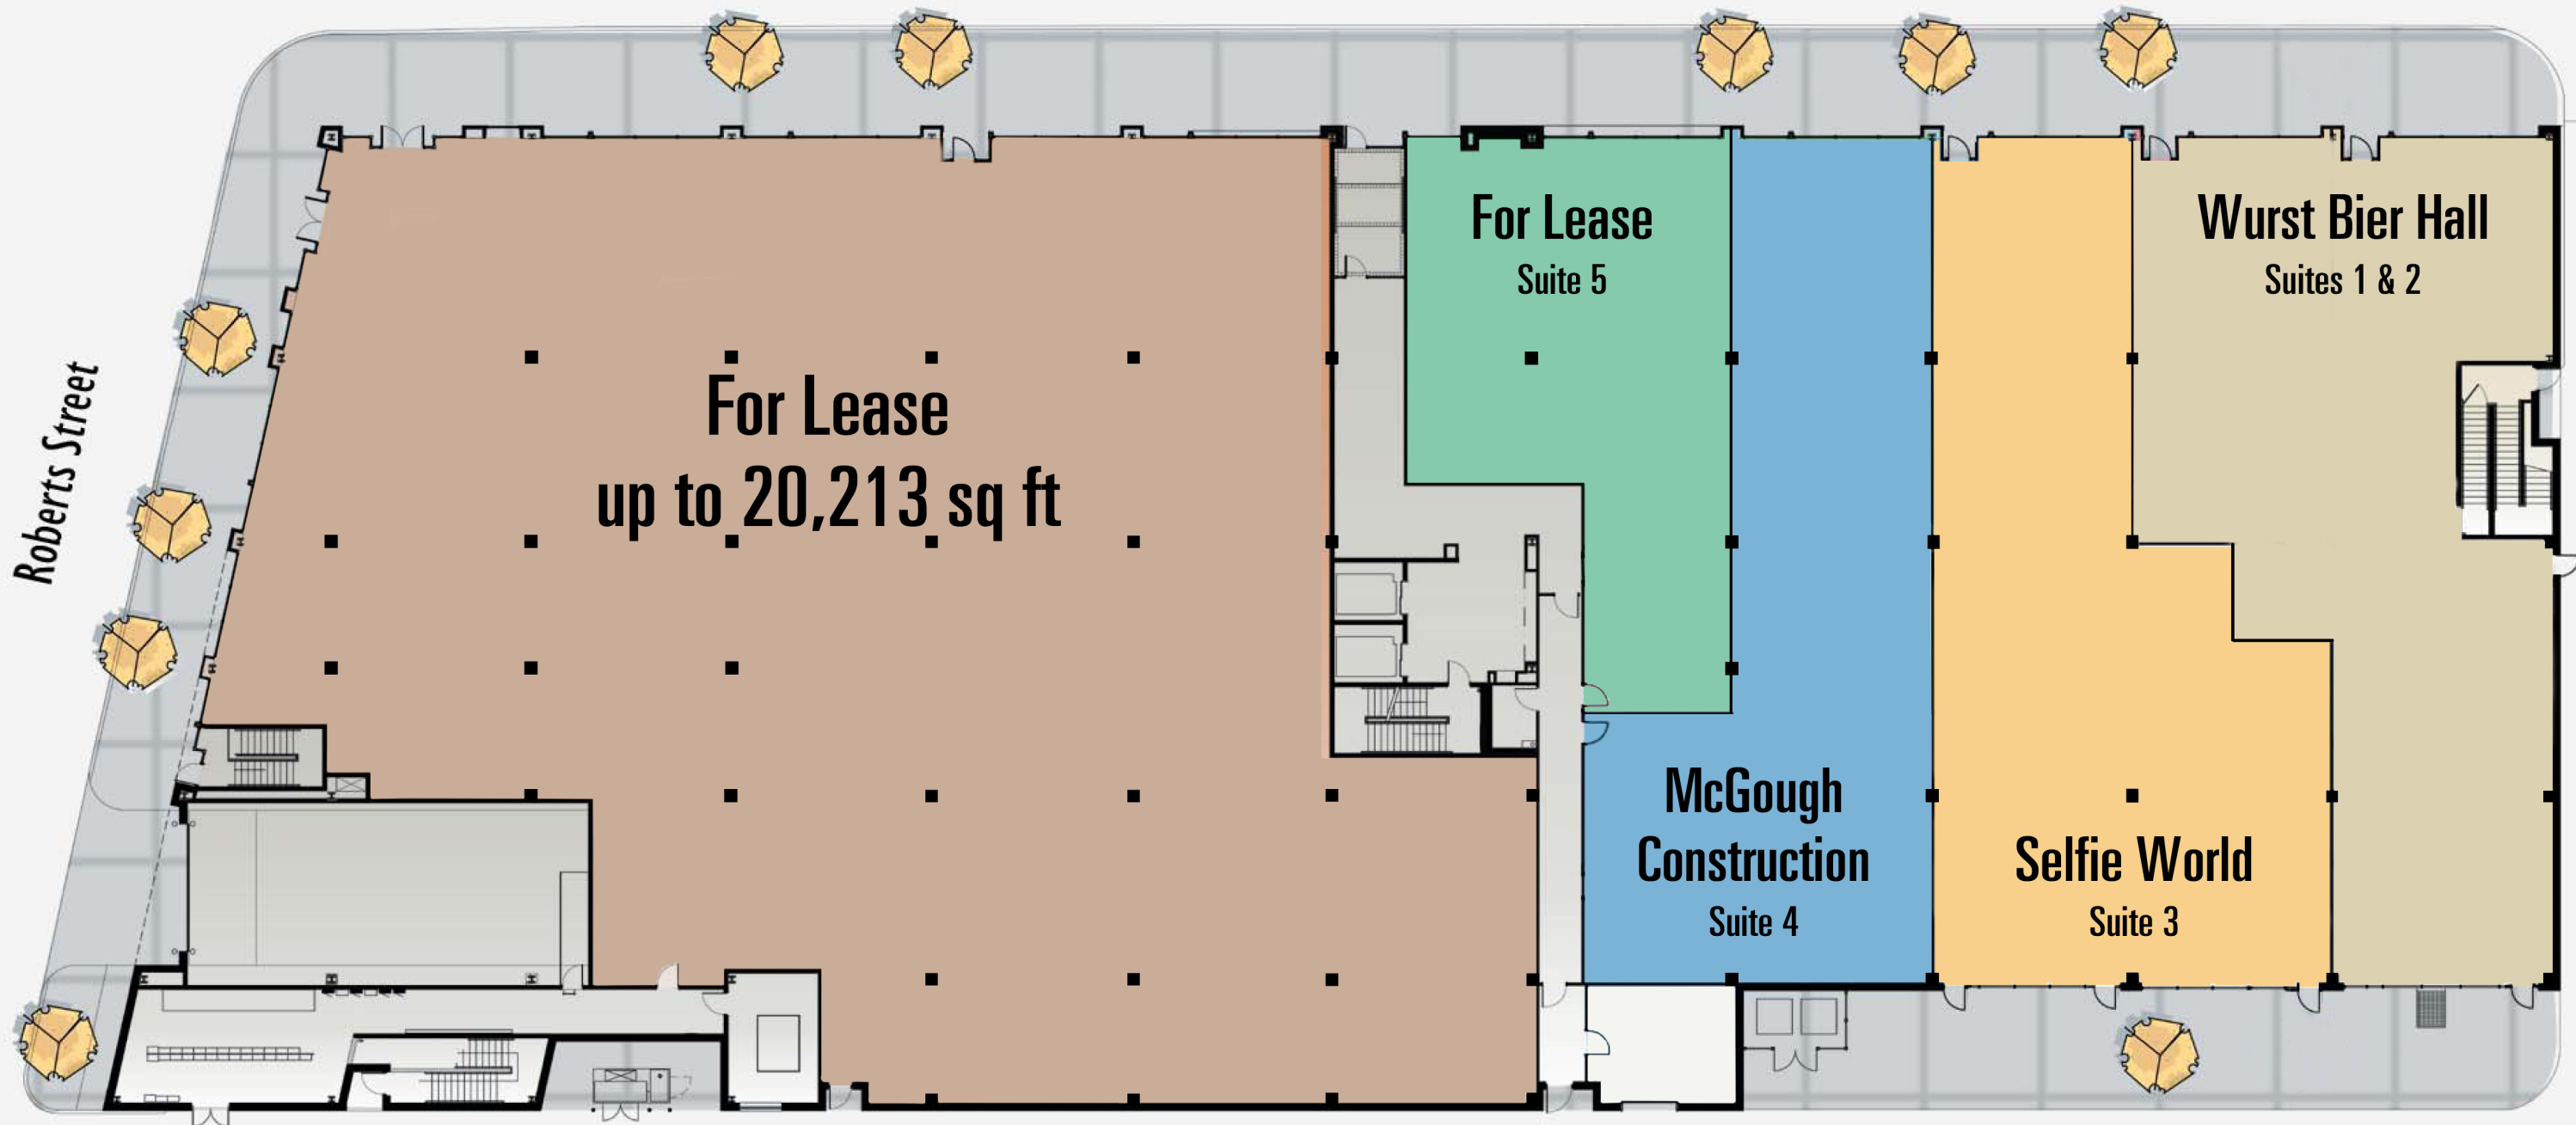

1st Avenue N.

Roberts Street

For Lease  
up to 20,213 sq ft

For Lease  
Suite 5

McGough  
Construction  
Suite 4

Selfie World  
Suite 3

Wurst Bier Hall  
Suites 1 & 2

Cobblestone Walkway