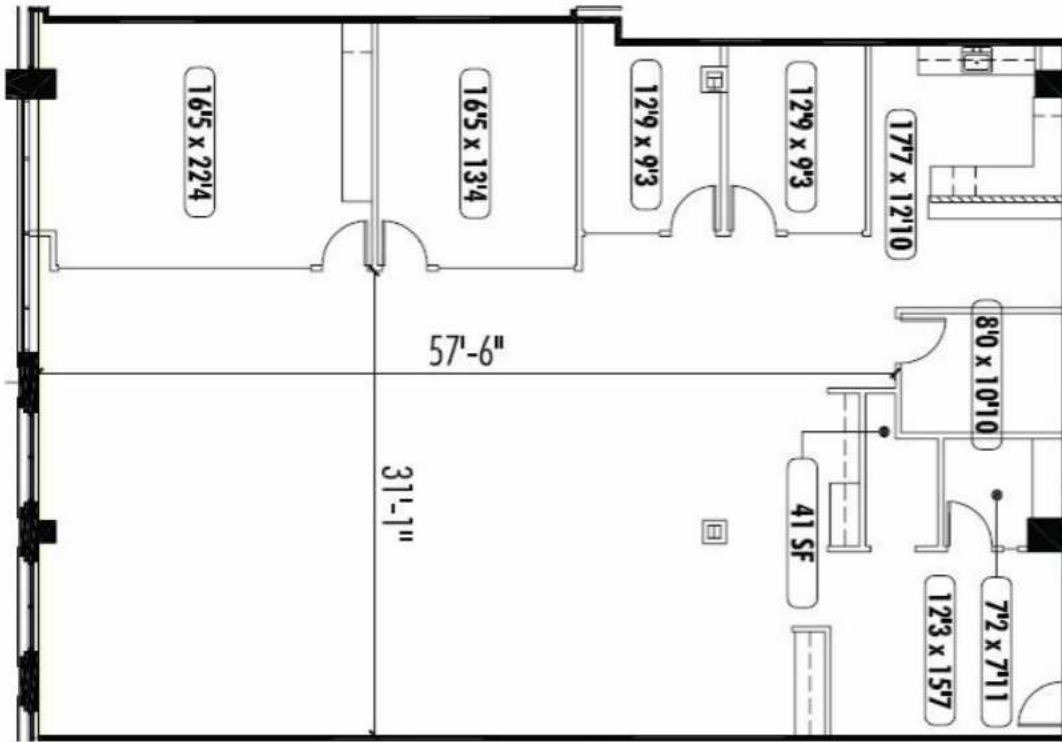

SPECTRUM

2905 & 2915
PREMIERE
PARKWAY

Building 2905: Suite 250 | 3,771 RSF

Key Plan

Matt Fergus

404.414.7059
mfergus@lpc.com

Seabie Hickson IV

404.376.1295
shickson@lpc.com