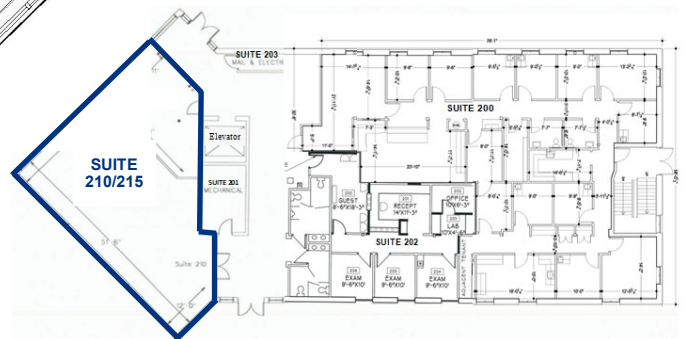

Leased & Managed By:

1,844
SF

29425 Northwestern Hwy., Southfield, MI 48034
Suite 210/215

Location Overview

www.ari-el.com

29355 Northwestern Hwy., Suite 301, Southfield, MI 48034

248-557-3800