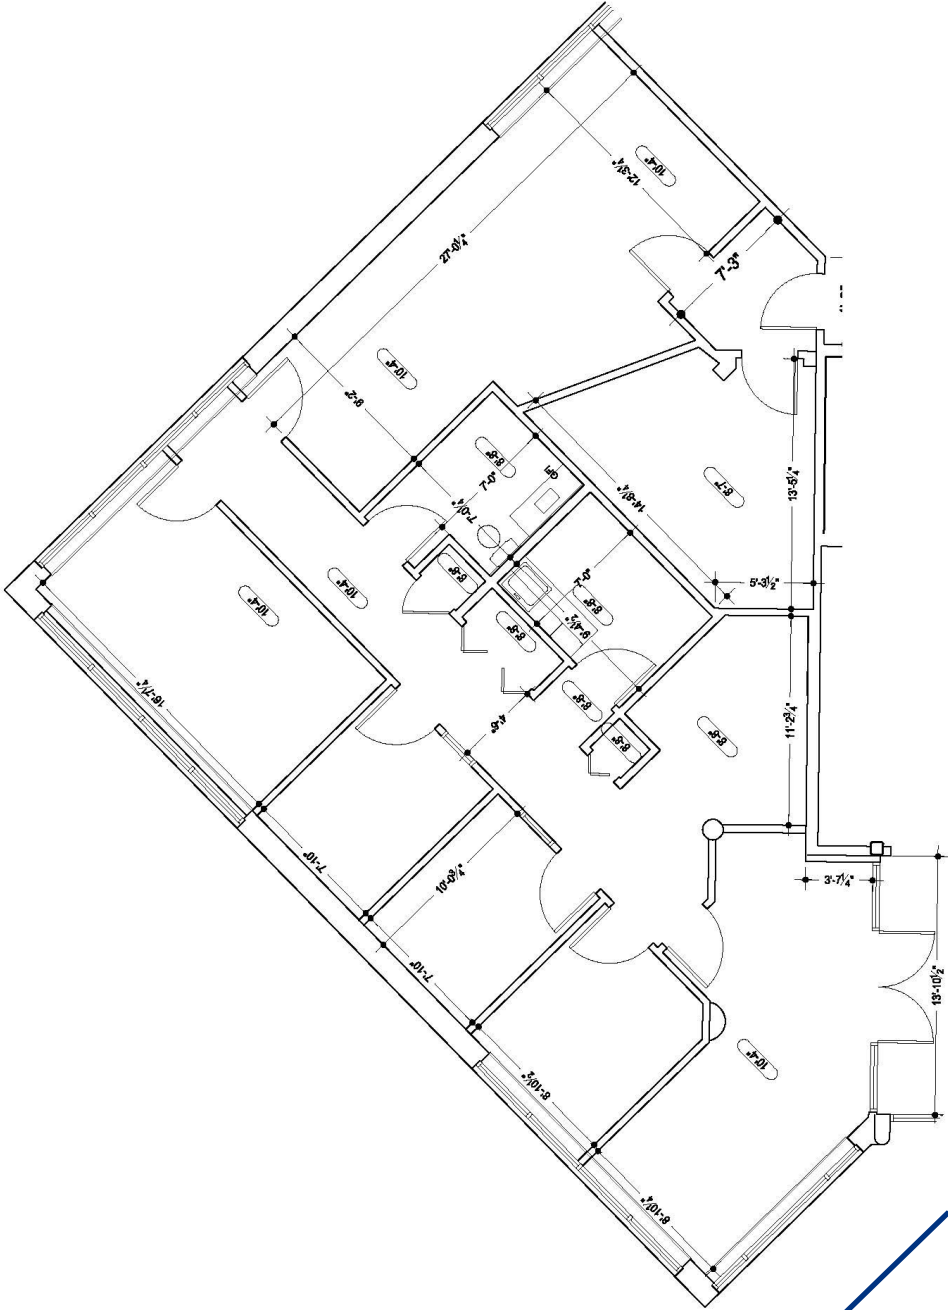

Leased & Managed By:

1,844
SF

29425 Northwestern Hwy., Southfield, MI 48034
Suite 210/215

Location Overview

www.ari-el.com

29355 Northwestern Hwy., Suite 301, Southfield, MI 48034

248-557-3800