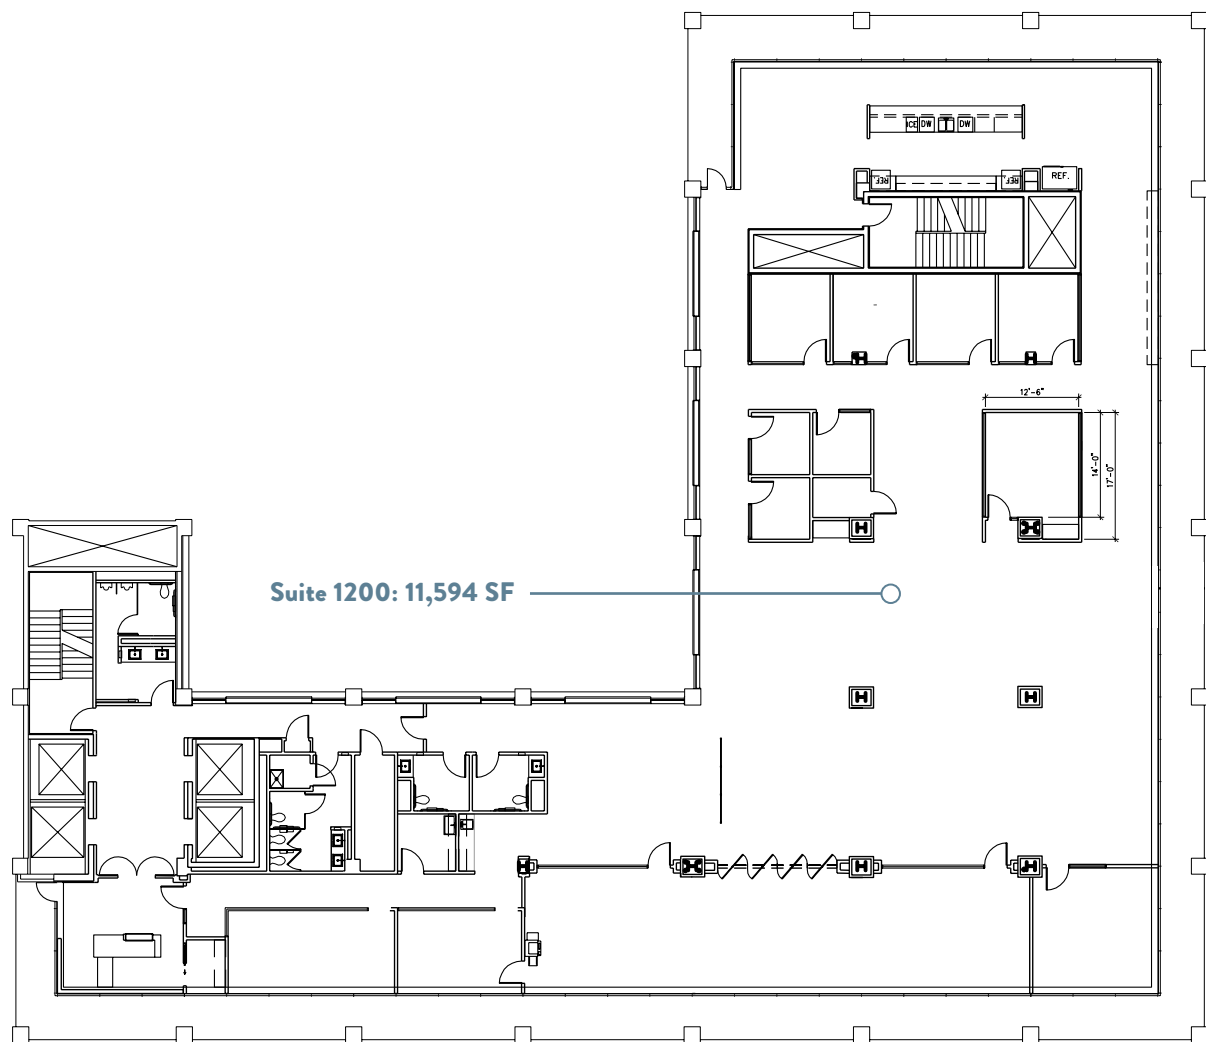

SUITE 1200

12,022 SF Available now

823 Congress Avenue Austin, TX 78701

Suite 1200: 11,594 SF

Coleman Jackson

coleman.jackson@streamrealty.com

512.481.3060

Cameron Grier