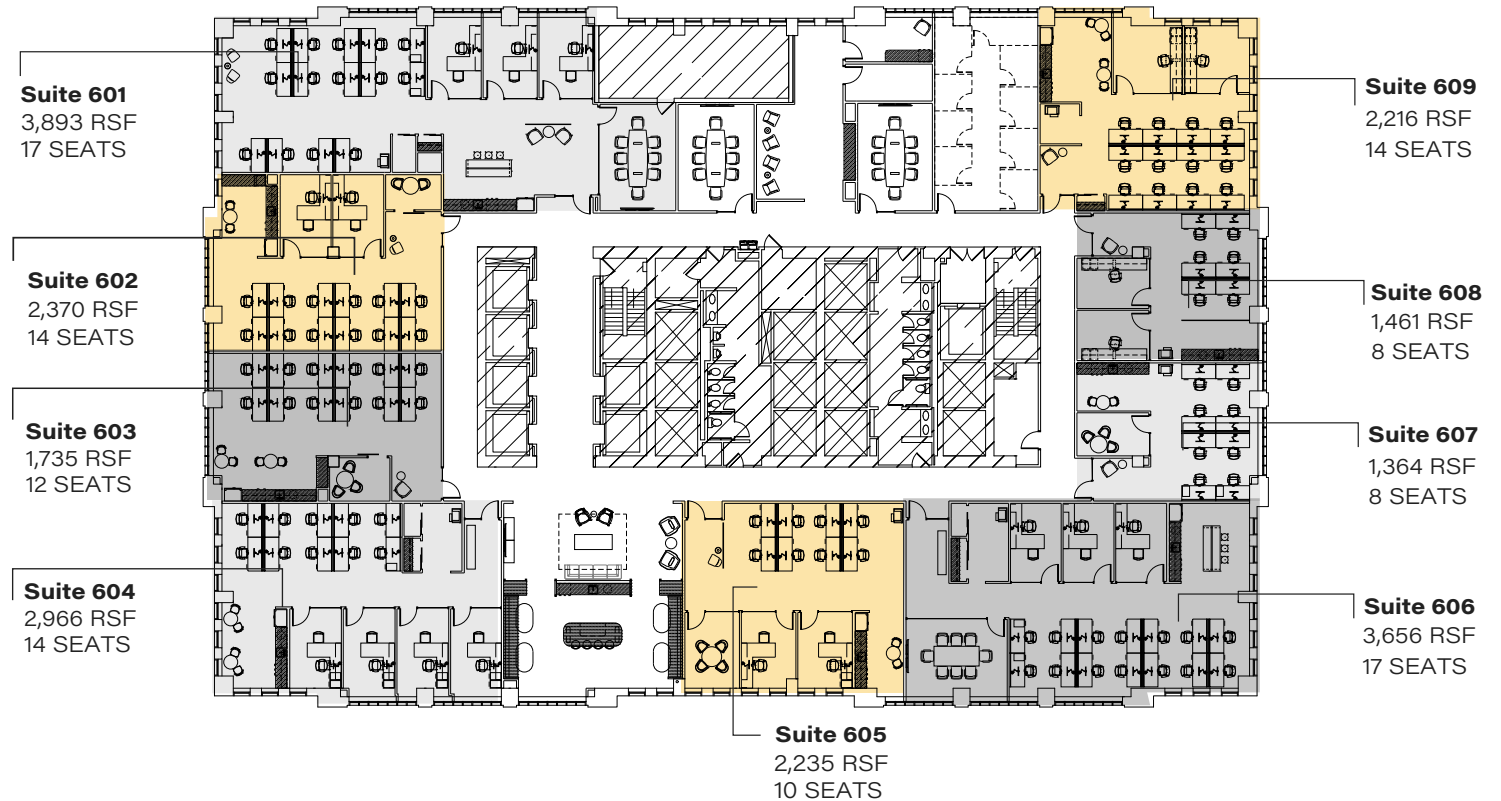

The Hive ▪ 6th Floor

Mike Curran
mike.curran@jll.com
312 228 2079

Belle Spinell
isabella.spinell@jll.com
312 245 4812

BEACON

Although information has been obtained from sources deemed reliable, neither Owner nor JLL makes any guarantees, warranties or representations, express or implied, as to the completeness or accuracy as to the information contained herein. Any projections, opinions, assumptions or estimates used are for example only. There may be differences between projected and actual results, and those differences may be material. The Property may be withdrawn without notice. Neither Owner nor JLL accepts any liability for any loss or damage suffered by any party resulting from reliance on this information. If the recipient of this information has signed a confidentiality agreement regarding this matter, this information is subject to the terms of that agreement. ©2023. Jones Lang LaSalle Midwest, LLC. All rights reserved.