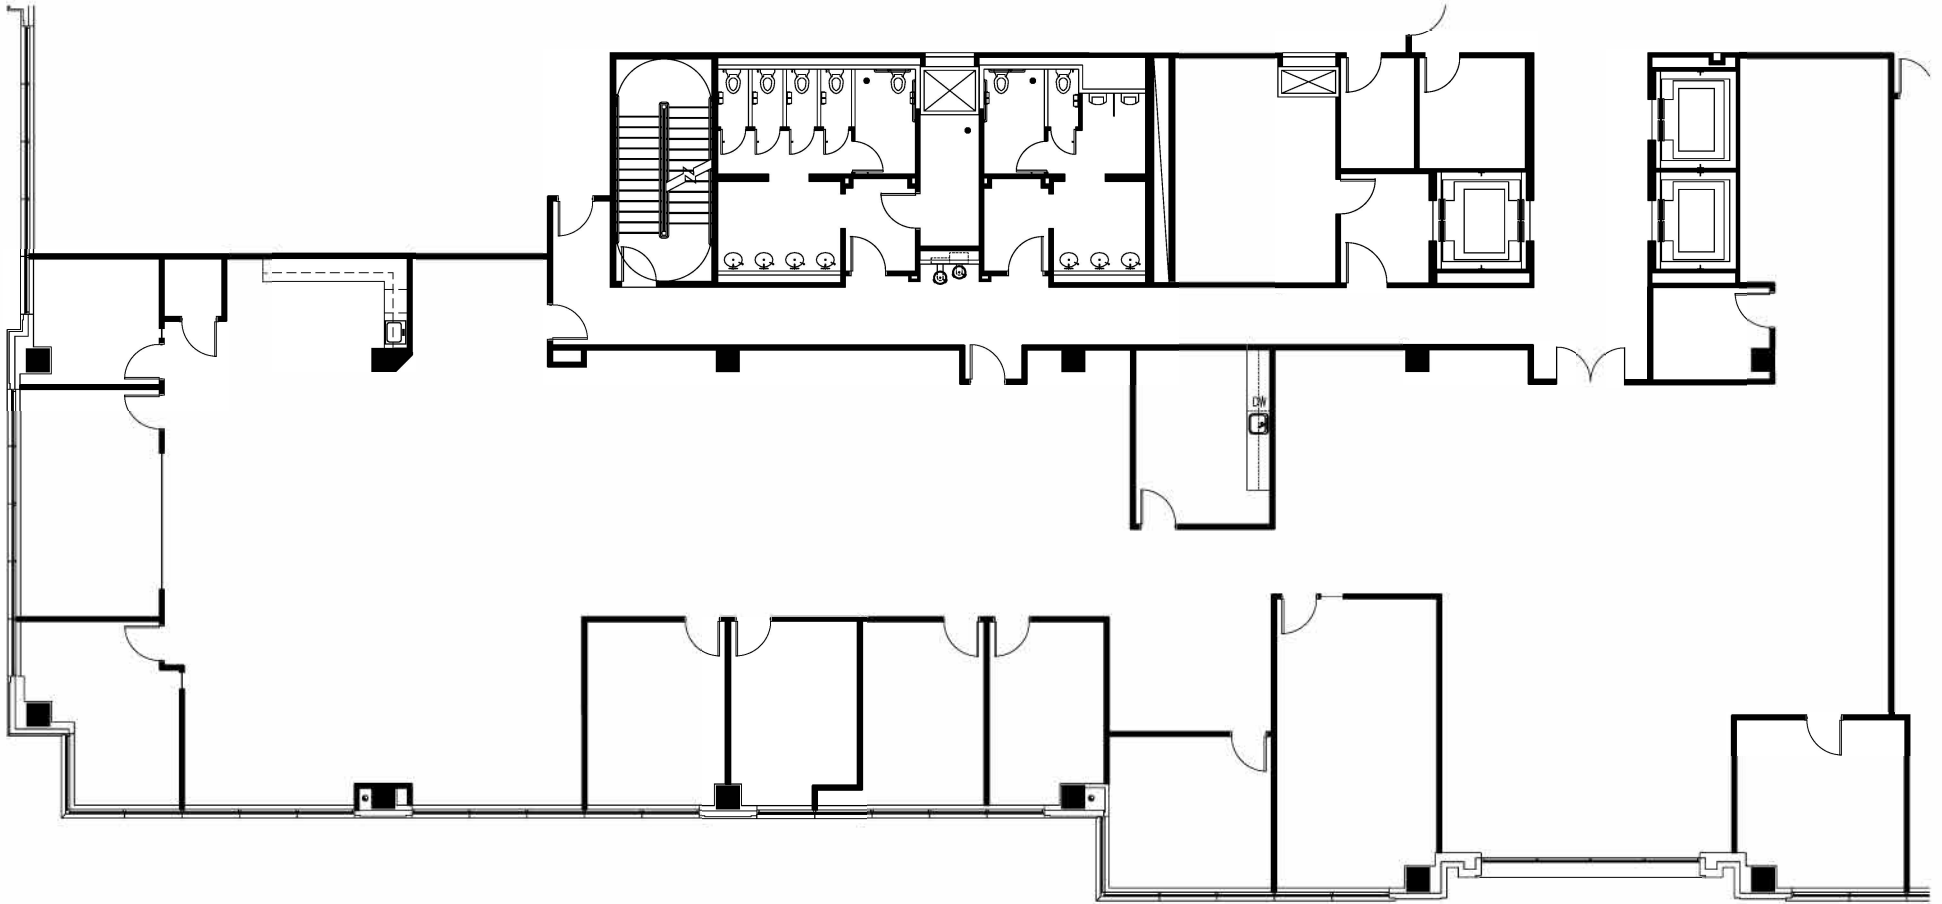

LBA

ARCHITECTURE + INTERIOR DESIGN

5076 WINTERS CHAPEL RD, SUITE 100

ATLANTA, GA 30360

(o) 770.396.3207

Deerfield Commons I

12600 Deerfield Pky
Alpharetta, Georgia 30004

Available