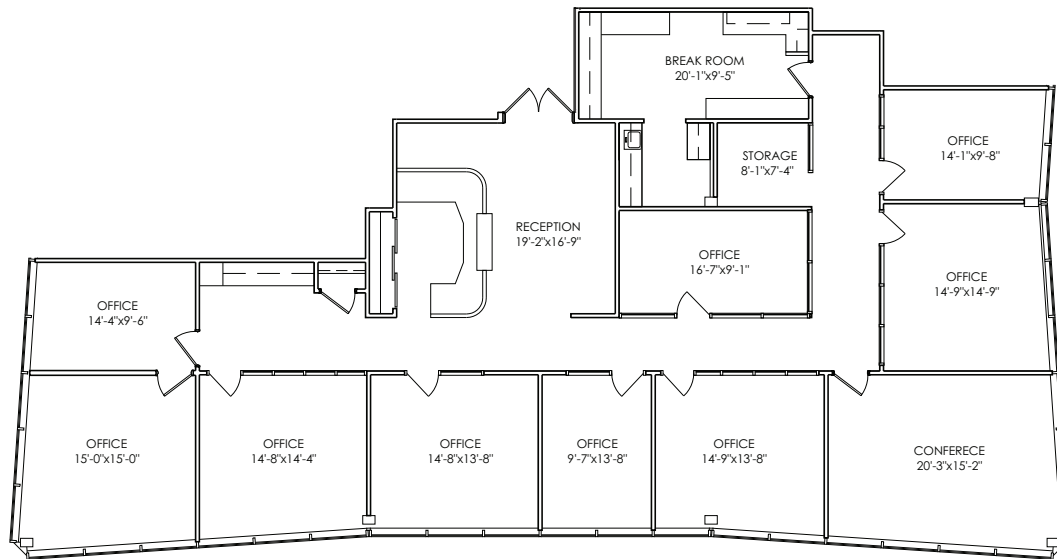

# Building IV

2201 Waukegan Road

BANNOCKBURN  
LAKES

Suite 130 | 3,814 RSF

**Chris Cummins**  
Managing Director  
chris.cummins@jll.com  
312 399 6903

**Julie Koelzer**  
Vice President  
julie.koelzer@jll.com  
847 612 5613