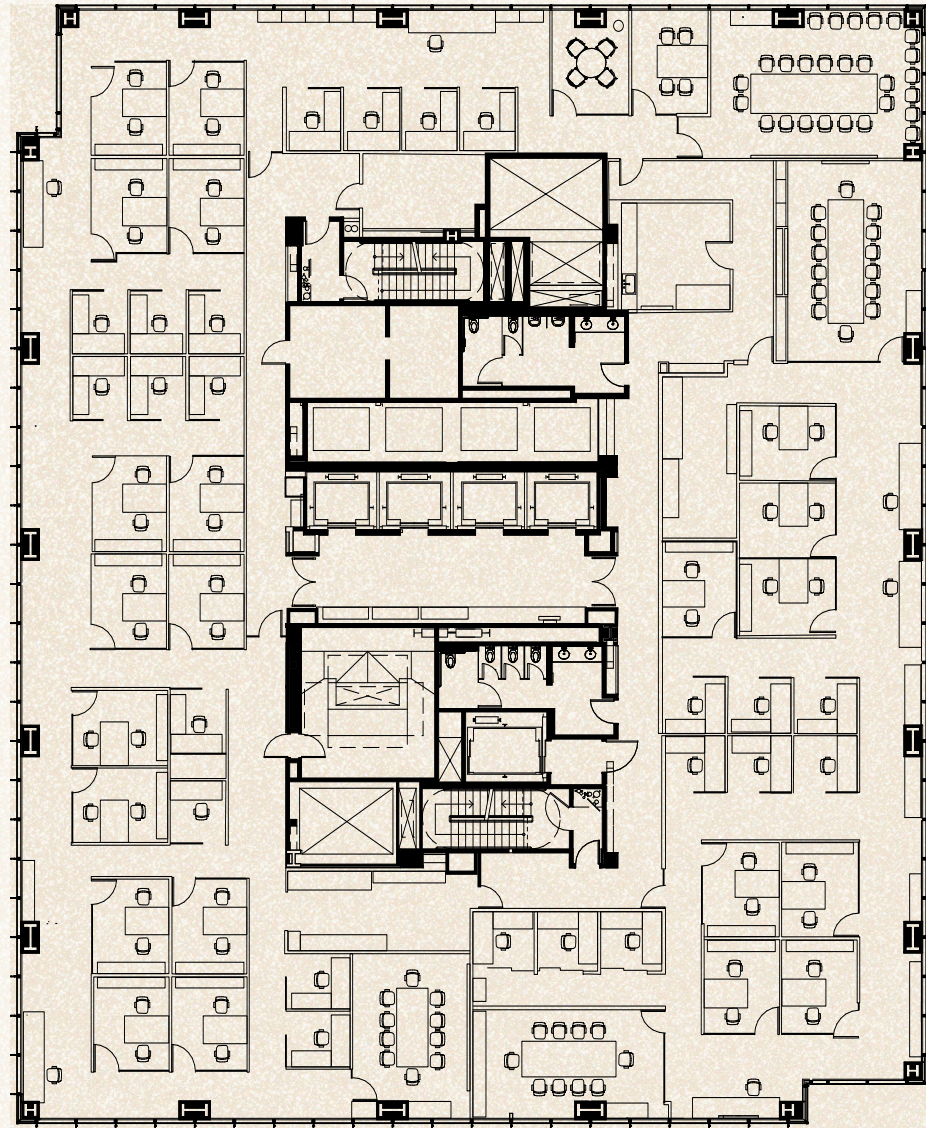

555

MISSION

- 16,148 RSF
- Available on 2/1/27
- 45 private Offices
- 12 workstations
- 4 conference rooms
- Kitchenette
- 2 teams rooms

MISSION STREET

MINNA STREET

Hypothetical Furniture Plan

SUITE 2500