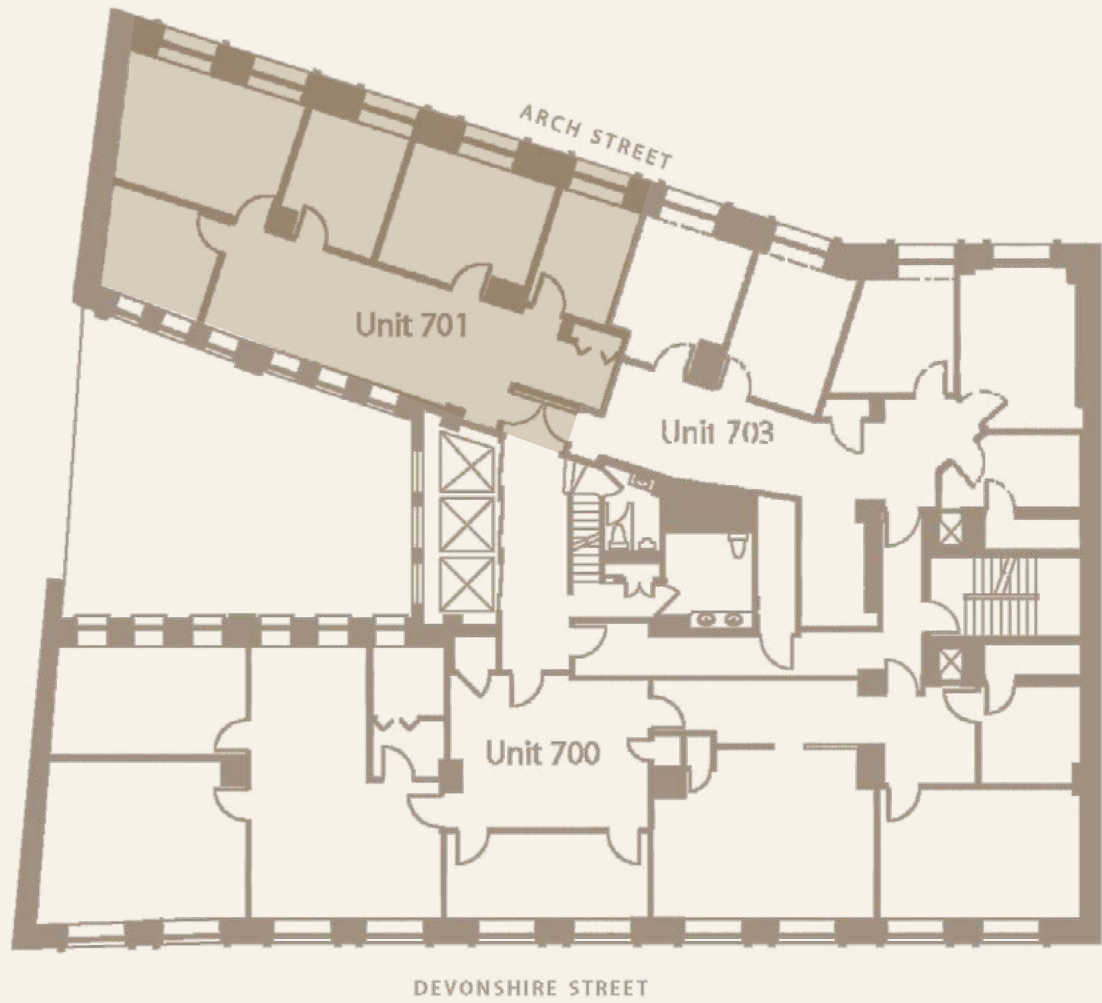

# Floor Plan

 VIDEO TOUR

SUITE  
**701**  
7TH FLOOR

AVAILABLE SPACE  
**1,172 SF**  
IMMEDIATE OCCUPANCY

ASKING PRICE  
**\$550,000**  
OWNER/USER

**BONNY L. DOORAKIAN**  
Managing Director & Partner  
617.850.9655  
bdoorakian@bradvisors.com