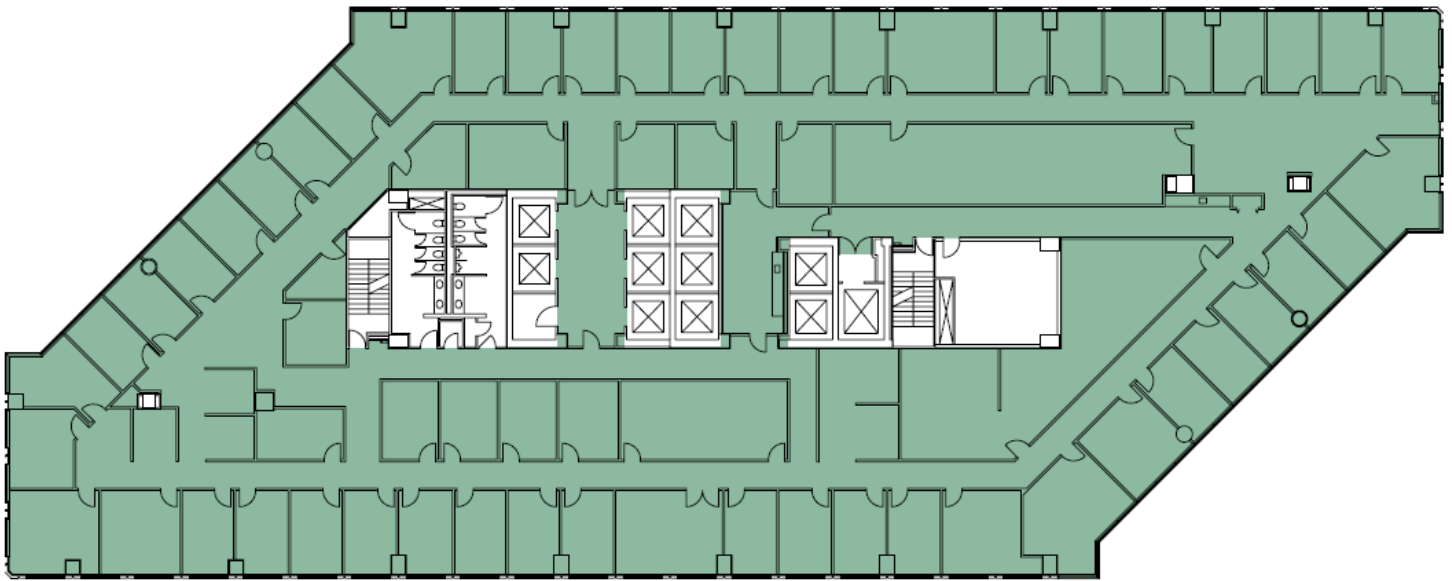

# WARREN PLACE

### DETAILS

Available Suite: .....	400
Suite SqFt: .....	23,579
Building Size: .....	463,696
Price/SF: .....	\$27.00

Warren Place at 61st and Yale. Located next to Mahogany Prime Steakhouse, Pub W, Neighborhood Jam, Starbucks, and more. Two Warren Place offers spectacular natural light and extensive views of Tulsa.