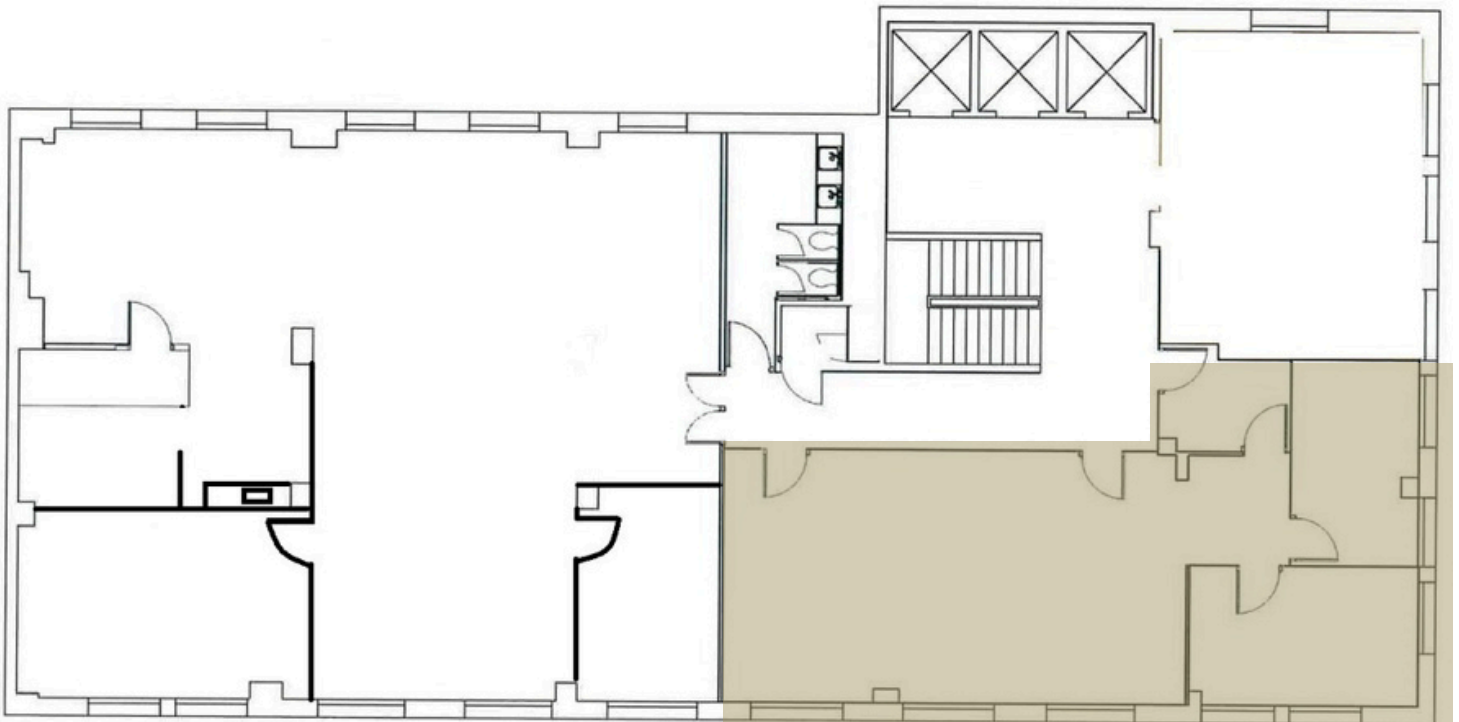

WILCOX BUILDING

506 SW 6TH AVENUE | PORTLAND, OREGON

SUITE 1010: 955 RSF

FOR LEASING INFORMATION:

CARTER BEYL

Licensed in Oregon

503.522.2280

Carter@menasheproperties.com