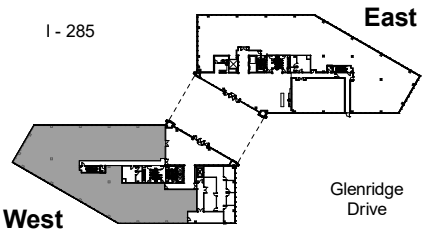

**Floor Plan - Suite 100 West**

**Key Plan - 1st Floor**

Jeff Bellamy 404.995.2221 | Adam Viente 404.995.6551  
 jeff.bellamy@am.jll.com | adam.viente@am.jll.com

**ASD | SKY | 5600 Glenridge Dr - Suite 100 West - 14,025 RSF | Available Suite**