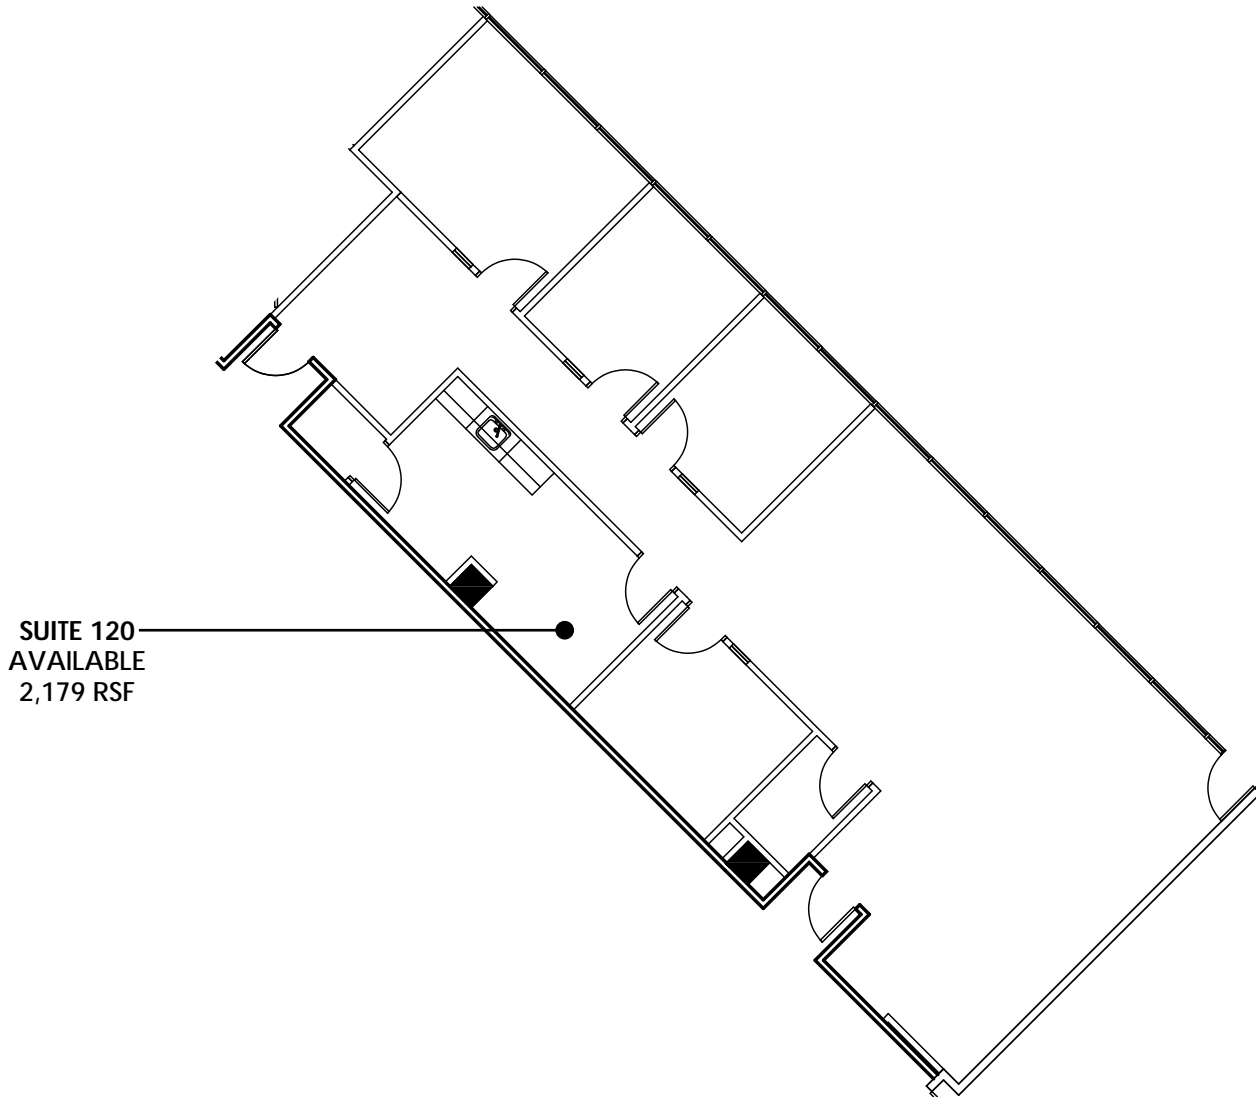

Piedmont

CENTER

3525 Piedmont Road NE

KEY PLAN

5

SUITE 120
2,179 RSF

SUITE 120
AVAILABLE
2,179 RSF

Owned by