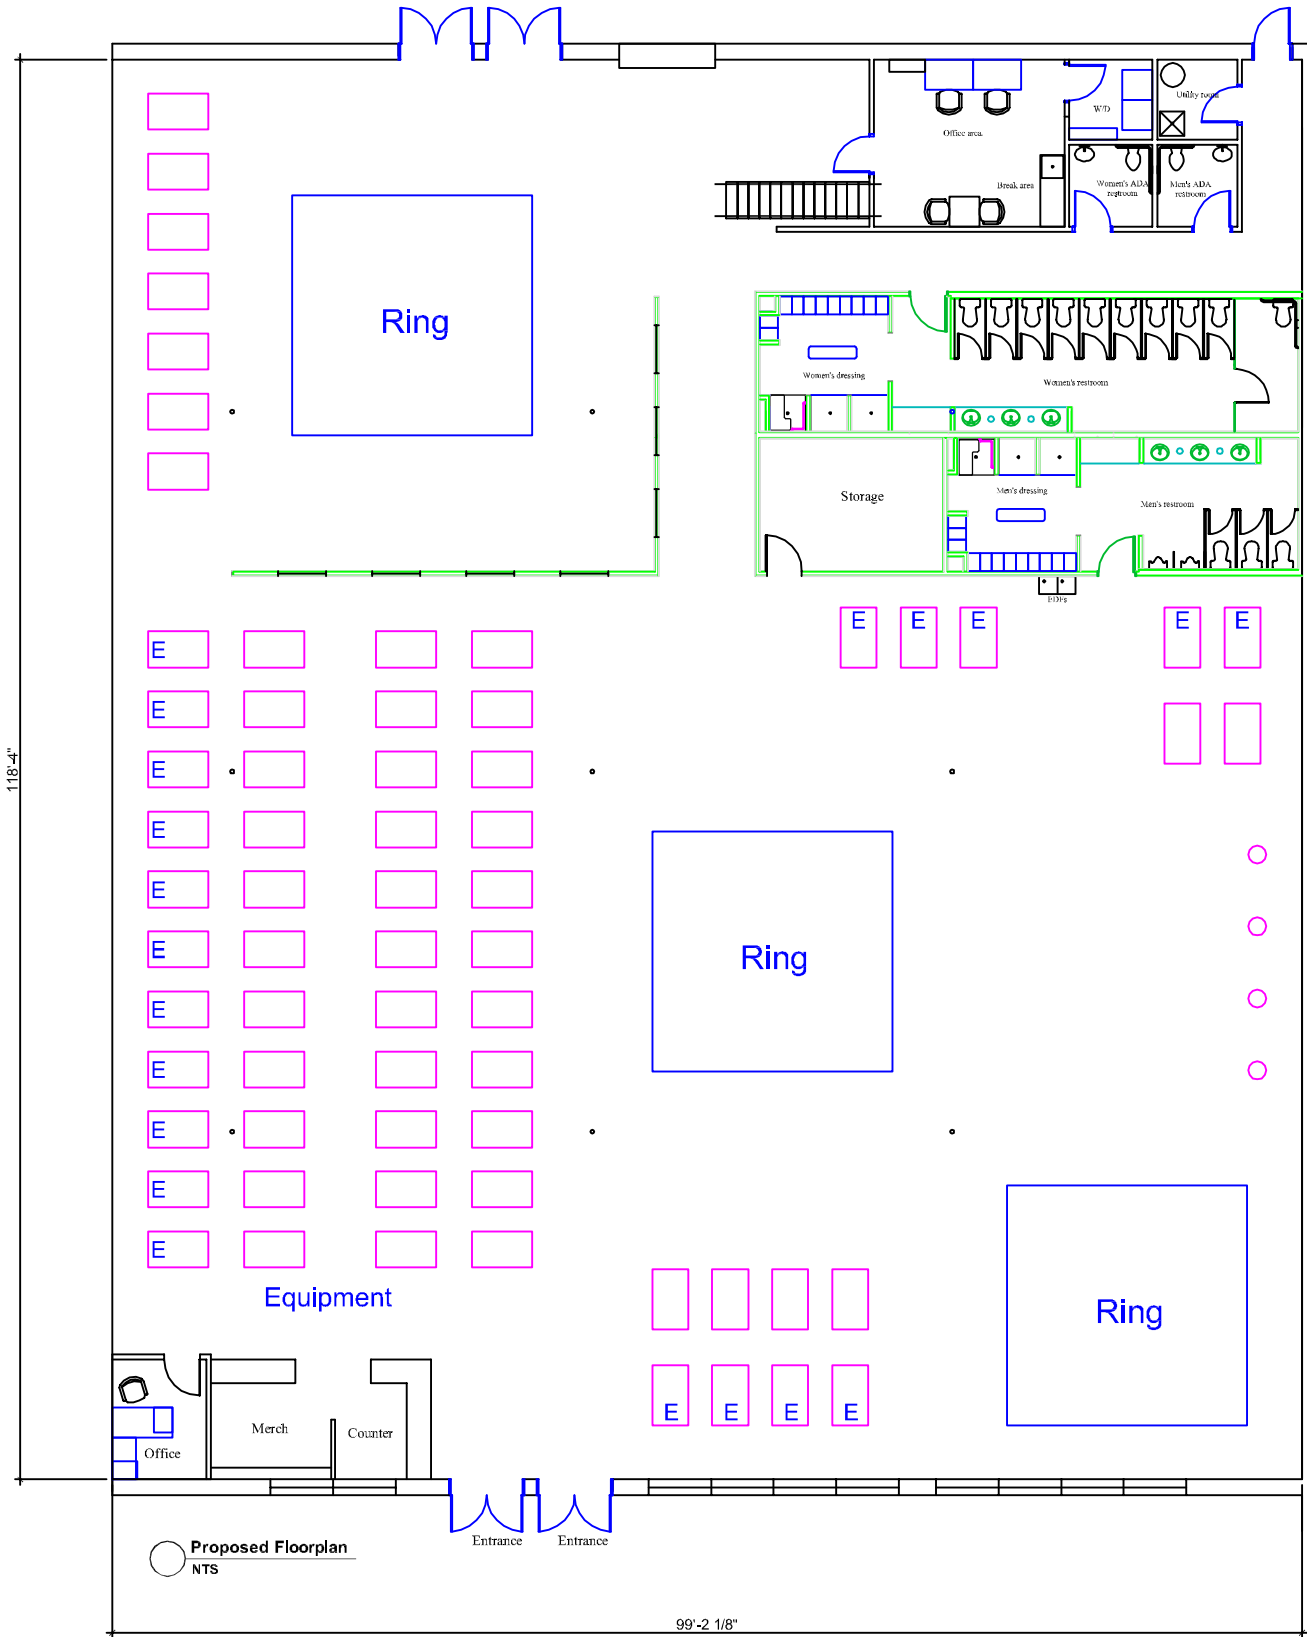

Proposed Mezzanine
NTS

Proposed Floorplan
NTS

99'-2 1/8"

118'-4"