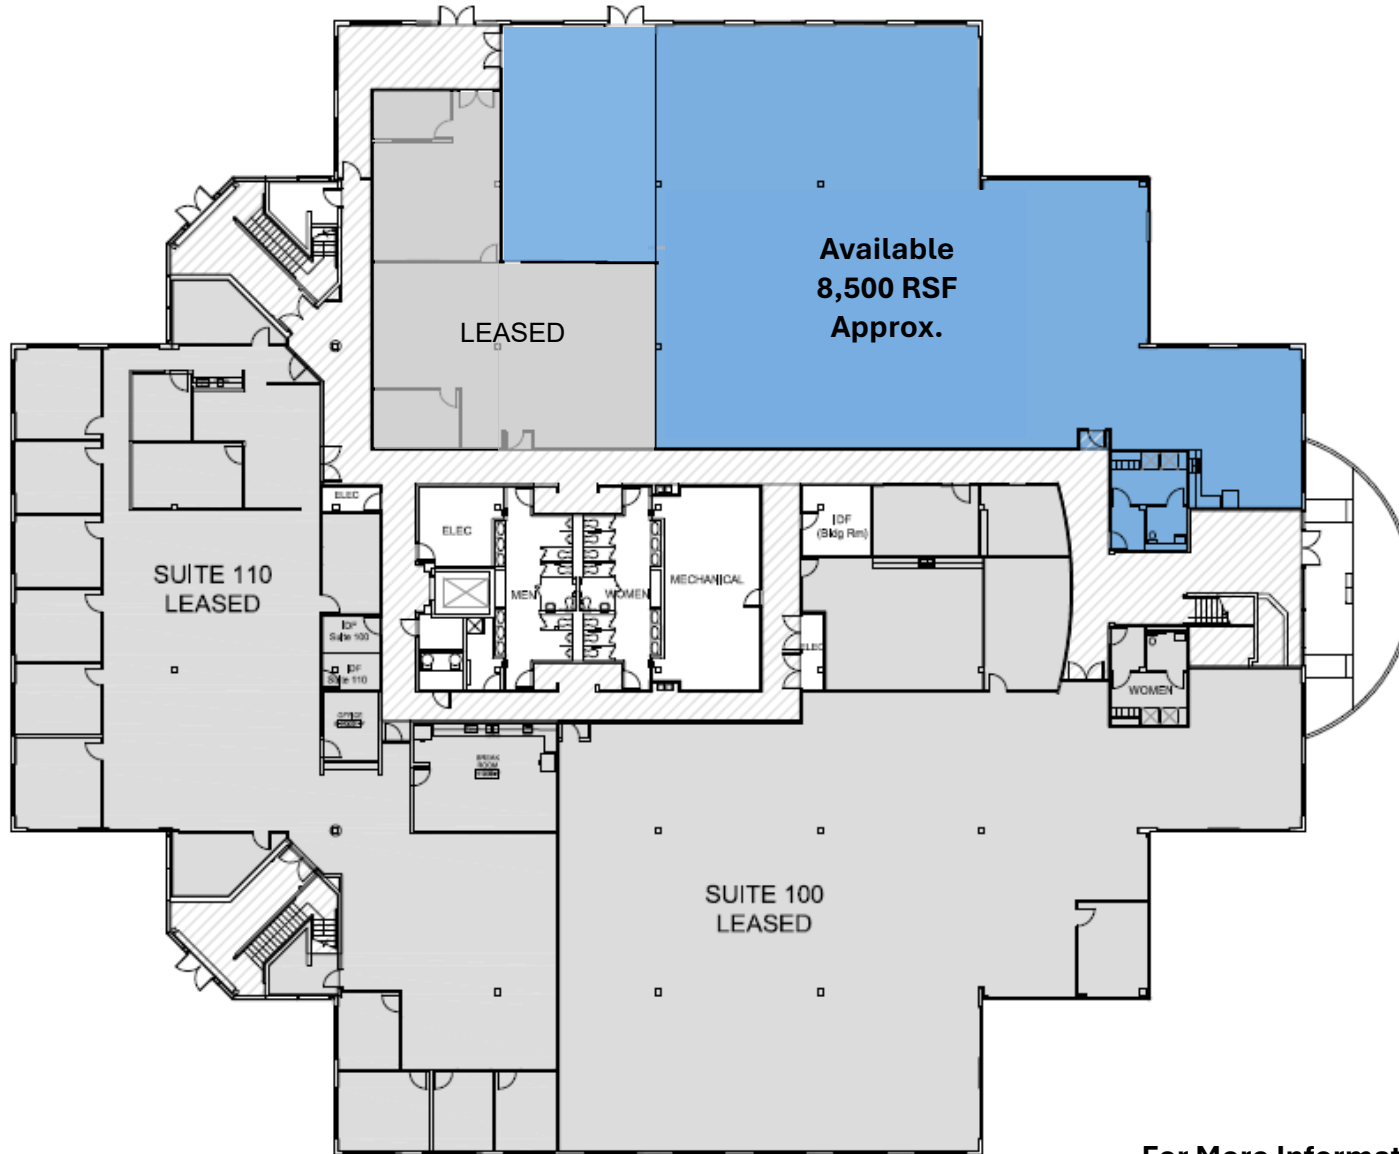

FRANKLIN TEMPLETON CENTER II

160 Fountain Parkway, St Petersburg, FL 33716

Suite 130: 8,500 RSF Available

For More Information, Please Contact:
MICHAEL S. TALMADGE
mtalmadge@echelonre.com
727.214.4650

ECHELON